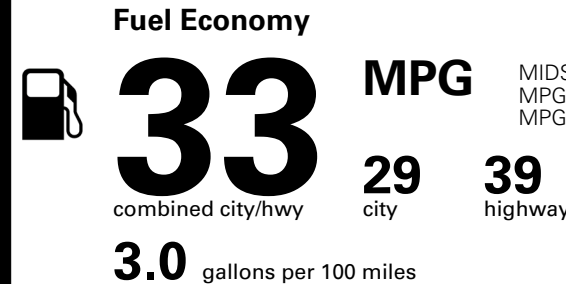

\$ 23,580.00

INLAND FREIGHT AND HANDLING

\$ 1,245.00

TOTAL MANUFACTURER'S SUGGESTED RETAIL PRICE ▶

\$ 24,825.00

*Additional terms and conditions apply.
 **Kia Connect may be currently unavailable for some Model Year 2022 and newer vehicles sold or purchased in Massachusetts; please see owners.kia.com for more information.
 NOTE: When you purchase this vehicle, Kia America, Inc. collects personal information you provide to the dealership. For information on our collection and use of personal information and your rights, please see our Privacy Policy on www.kia.com.

TOTAL ADDITIONAL WEIGHT: 11.4

EPA DOT Fuel Economy and Environment

Gasoline Vehicle

You save \$1,000
 in fuel costs over 5 years compared to the average new vehicle.

Annual fuel cost \$1,500

Actual results will vary for many reasons, including driving conditions and how you drive and maintain your vehicle. The average new vehicle gets 29 MPG and costs \$8,500 to fuel over 5 years. Cost estimates are based on 15,000 miles per year at \$ 3.30 per gallon. MPGe is miles per gasoline gallon equivalent. Vehicle emissions are a significant cause of climate change and smog.