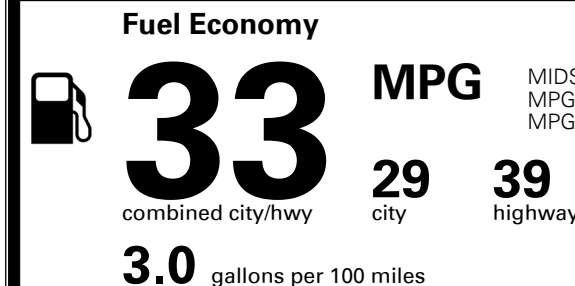

INLAND FREIGHT AND HANDLING

\$ 1,155.00

TOTAL MANUFACTURER'S SUGGESTED RETAIL PRICE ▶

\$ 24,540.00

*Additional terms and conditions apply.
 **Kia Connect may be currently unavailable for some Model Year 2022 and newer vehicles sold or purchased in Massachusetts; please see owners.kia.com for more information.
 NOTE: When you purchase this vehicle, Kia America, Inc. collects personal information you provide to the dealership. For information on our collection and use of personal information and your rights, please see our Privacy Policy on www.kia.com.

TOTAL ADDITIONAL WEIGHT:

EPA DOT Fuel Economy and Environment

Gasoline Vehicle

You save \$1,500
 in fuel costs over 5 years compared to the average new vehicle.

Annual fuel cost \$1,600

Actual results will vary for many reasons, including driving conditions and how you drive and maintain your vehicle. The average new vehicle gets 28 MPG and costs \$9,500 to fuel over 5 years. Cost estimates are based on 15,000 miles per year at \$ 3.50 per gallon. MPGe is miles per gasoline gallon equivalent. Vehicle emissions are a significant cause of climate change and smog.