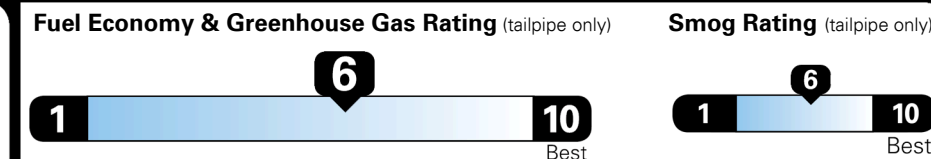

TOTAL ADDITIONAL WEIGHT:

EPA DOT Fuel Economy and Environment

Gasoline Vehicle

You save \$1,500
 in fuel costs over 5 years compared to the average new vehicle.

Annual fuel cost \$1,600

Actual results will vary for many reasons, including driving conditions and how you drive and maintain your vehicle. The average new vehicle gets 28 MPG and costs \$9,500 to fuel over 5 years. Cost estimates are based on 15,000 miles per year at \$ 3.50 per gallon. MPGe is miles per gasoline gallon equivalent. Vehicle emissions are a significant cause of climate change and smog.