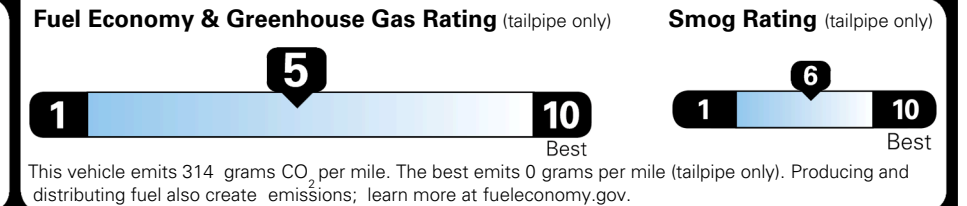

Actual results will vary for many reasons, including driving conditions and how you drive and maintain your vehicle. The average new vehicle gets 29 MPG and costs $8,500 to fuel over 5 years. Cost estimates are based on 15,000 miles per year at $ 3.30 per gallon. MPGe is miles per gasoline gallon equivalent. Vehicle emissions are a significant cause of climate change and smog.

fueleconomy.gov

Calculate personalized estimates and compare vehicles

GOVERNMENT 5-STAR SAFETY RATINGS

Overall Vehicle Score ★ ★ ★ ★ ★

Based on the combined rating of frontal, side and rollover. Should ONLY be compared to other vehicles of similar size and weight.

Frontal Driver ★ ★ ★ ★ ★

Crash Passenger ★ ★ ★ ★ ★

Based on the risk of injury in a frontal impact. Should ONLY be compared to other vehicles of similar size and weight.

Side Front seat ★ ★ ★ ★ ★

Crash Rear seat ★ ★ ★ ★ ★

Star ratings based on the risk of injury in a side impact.

Rollover ★ ★ ★ ★ ★

Star ratings based on the risk of rollover in a single-vehicle crash.

Star ratings range from 1 to 5 stars (★★★★★) with 5 being the highest.

Source: National Highway Traffic Safety Administration (NHTSA).

www.safercar.gov or 1-888-327-4236

Manufacturer's suggested retail price includes Manufacturer's recommended pre-delivery service. License and title fees, state and local taxes and other dealer installed options and accessories are not included in the manufacturer's suggested retail price.

PARTS CONTENT INFORMATION

FOR VEHICLES IN THIS CAR LINE U.S./CANADIAN PARTS CONTENT: 20 %

MAJOR SOURCES OF FOREIGN PARTS:
MEXICO: 45%
KOREA: 30%

NOTE: PARTS CONTENT DOES NOT INCLUDE FINAL ASSEMBLY, DISTRIBUTION, OR OTHER NON-PARTS COSTS.

FOR THIS VEHICLE FINAL ASSEMBLY POINT:
PESQUERIA, NL, MEXICO

COUNTRY OF ORIGIN ENGINE (MOTOR):

USA

TRANSMISSION:

KOREA

*Additional terms and conditions apply.

**Kia Connect may be currently unavailable for some Model Year 2022 and newer vehicles sold or purchased in Massachusetts; please see owners.kia.com for more information.

NOTE: When you purchase this vehicle, Kia America, Inc. collects personal information you provide to the dealership. For information on our collection and use of personal information and your rights, please see our Privacy Policy on www.kia.com.