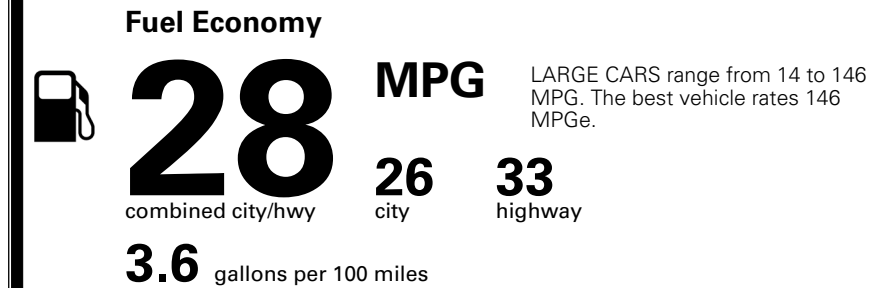

TOTAL MANUFACTURER'S SUGGESTED RETAIL PRICE ▶

\$ 32,890.00

TOTAL ADDITIONAL WEIGHT: 19.5

EPA DOT Fuel Economy and Environment

Gasoline Vehicle

You spend \$250 more in fuel costs over 5 years compared to the average new vehicle.