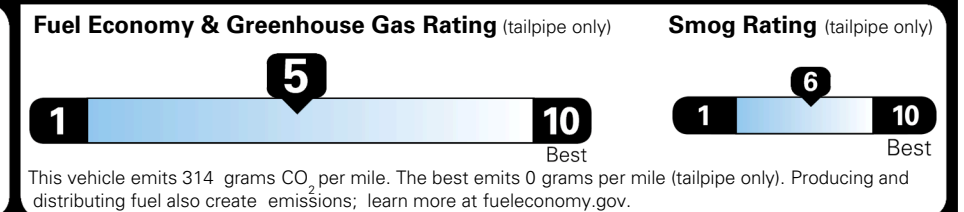

TOTAL ADDITIONAL WEIGHT: 12.1

EPA DOT Fuel Economy and Environment

Gasoline Vehicle

You spend \$250 more in fuel costs over 5 years
 compared to the average new vehicle.

Annual fuel cost \$1,750

Actual results will vary for many reasons, including driving conditions and how you drive and maintain your vehicle. The average new vehicle gets 29 MPG and costs \$8,500 to fuel over 5 years. Cost estimates are based on 15,000 miles per year at \$ 3.30 per gallon. MPGe is miles per gasoline gallon equivalent. Vehicle emissions are a significant cause of climate change and smog.