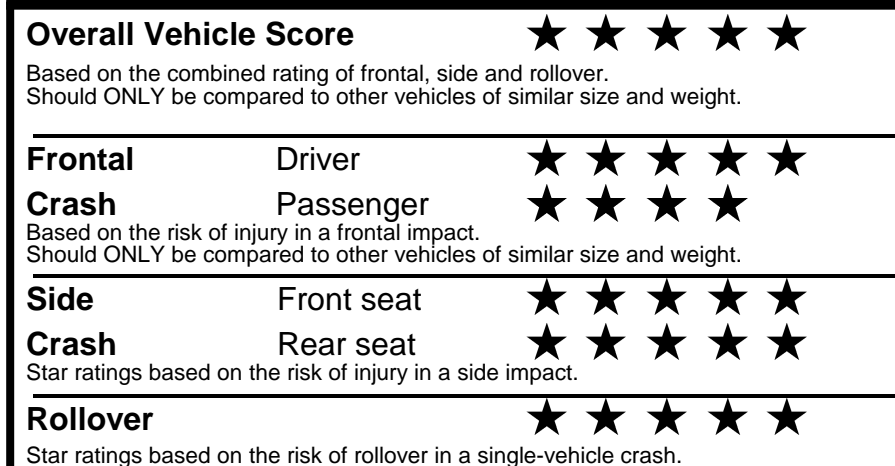

fueleconomy.gov
 Calculate personalized estimates and compare vehicles

Smartphone QR Code

GOVERNMENT 5-STAR SAFETY RATINGS

Star ratings range from 1 to 5 stars (★★★★★) with 5 being the highest.
 Source: National Highway Traffic Safety Administration (NHTSA).
www.safercar.gov or 1-888-327-4236