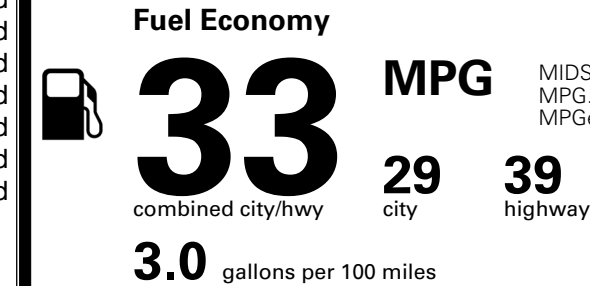

## EPA DOT Fuel Economy and Environment

Gasoline Vehicle

MIDSIZE CARS range from 15 to 139 MPG. The best vehicle rates 146 MPGe.

You save  
**\$1,000**  
 in fuel costs  
 over 5 years  
 compared to the  
 average new vehicle.