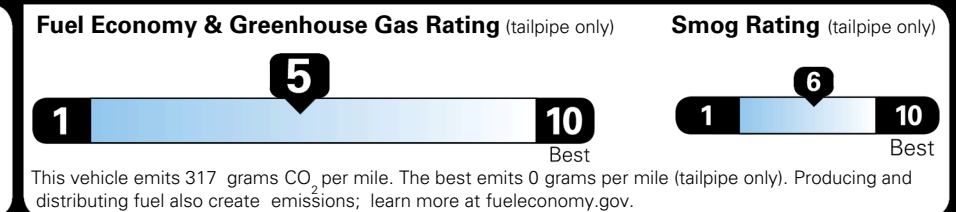

EPA DOT Fuel Economy and Environment

Gasoline Vehicle

You spend \$250 more in fuel costs over 5 years compared to the average new vehicle.

Annual fuel cost \$1,750

Actual results will vary for many reasons, including driving conditions and how you drive and maintain your vehicle. The average new vehicle gets 29 MPG and costs \$8,500 to fuel over 5 years. Cost estimates are based on 15,000 miles per year at \$ 3.30 per gallon. MPGe is miles per gasoline gallon equivalent. Vehicle emissions are a significant cause of climate change and smog.