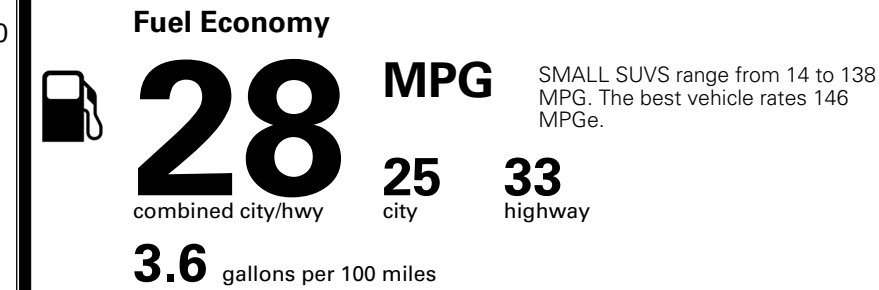

MANUFACTURER'S SUGGESTED RETAIL PRICE ►

$ 28,790.00

ADDITIONAL INSTALLED EQUIPMENT:
(In addition to or in place of standard features)
Carpeted Floor Mats

$200.00

MSRP INCLUDING OPTIONS

$ 28,990.00

INLAND FREIGHT AND HANDLING

$ 1,495.00

TOTAL MANUFACTURER'S SUGGESTED RETAIL PRICE ►

$ 30,485.00

TOTAL ADDITIONAL WEIGHT: 6.6

*Additional terms and conditions apply.
**Kia Connect may be currently unavailable for some Model Year 2022 and newer vehicles sold or purchased in Massachusetts; please see owners.kia.com for more information.
NOTE: When you purchase this vehicle, Kia America, Inc. collects personal information you provide to the dealership. For information on our collection and use of personal information and your rights, please see our Privacy Policy on www.kia.com.

EPA DOT Fuel Economy and Environment

Gasoline Vehicle

You spend $250 more in fuel costs over 5 years compared to the average new vehicle.

Annual fuel cost $1,750