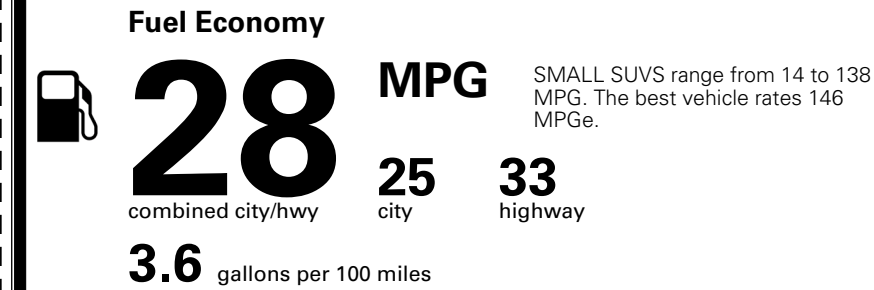

MSRP INCLUDING OPTIONS \$ 31,285.00

INLAND FREIGHT AND HANDLING \$ 1,495.00

TOTAL MANUFACTURER'S SUGGESTED RETAIL PRICE ▶ \$ 32,780.00

TOTAL ADDITIONAL WEIGHT: 6.6

EPA DOT Fuel Economy and Environment

Gasoline Vehicle