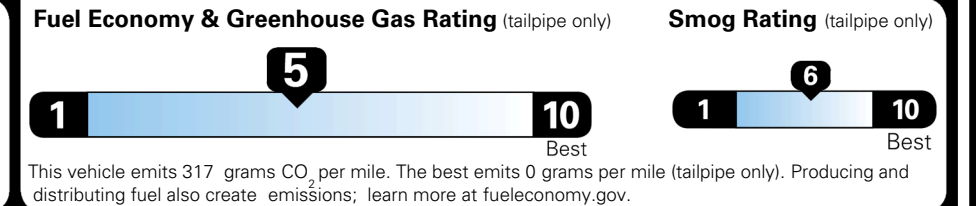

Actual results will vary for many reasons, including driving conditions and how you drive and maintain your vehicle. The average new vehicle gets 29 MPG and costs $8,500 to fuel over 5 years. Cost estimates are based on 15,000 miles per year at $ 3.30 per gallon. MPGe is miles per gasoline gallon equivalent. Vehicle emissions are a significant cause of climate change and smog.

fueleconomy.gov

Calculate personalized estimates and compare vehicles

GOVERNMENT 5-STAR SAFETY RATINGS

Overall Vehicle Score ★★★★★

Based on the combined rating of frontal, side and rollover. Should ONLY be compared to other vehicles of similar size and weight.

Frontal Crash Driver ★★★★★

Frontal Crash Passenger ★★★★★

Based on the risk of injury in a frontal impact. Should ONLY be compared to other vehicles of similar size and weight.

Side Crash Front seat ★★★★★

Side Crash Rear seat ★★★★★

Star ratings based on the risk of injury in a side impact.

Rollover ★★★★★

Star ratings based on the risk of rollover in a single-vehicle crash.

Star ratings range from 1 to 5 stars (★★★★★) with 5 being the highest.

Source: National Highway Traffic Safety Administration (NHTSA).

www.safercar.gov or 1-888-327-4236

Manufacturer's suggested retail price includes Manufacturer's recommended pre-delivery service. License and title fees, state and local taxes and other dealer installed options and accessories are not included in the manufacturer's suggested retail price.

PARTS CONTENT INFORMATION

FOR VEHICLES IN THIS CAR LINE U.S./CANADIAN PARTS CONTENT: 55 %

MAJOR SOURCES OF FOREIGN PARTS: KOREA: 30%

NOTE: PARTS CONTENT DOES NOT INCLUDE FINAL ASSEMBLY, DISTRIBUTION, OR OTHER NON-PARTS COSTS.

FOR THIS VEHICLE FINAL ASSEMBLY POINT: WEST POINT, GA, USA

COUNTRY OF ORIGIN ENGINE (MOTOR): USA

TRANSMISSION: USA

*Additional terms and conditions apply.

**Kia Connect may be currently unavailable for some Model Year 2022 and newer vehicles sold or purchased in Massachusetts; please see owners.kia.com for more information.

NOTE: When you purchase this vehicle, Kia America, Inc. collects personal information you provide to the dealership. For information on our collection and use of personal information and your rights, please see our Privacy Policy on www.kia.com.