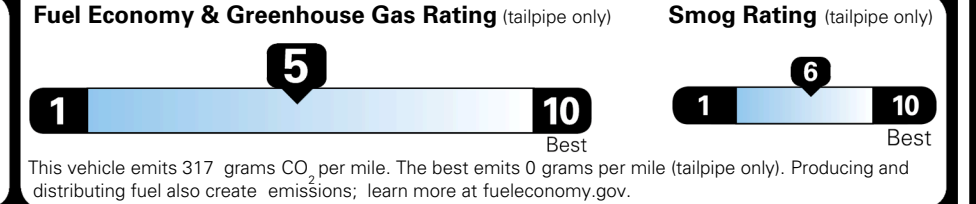

TOTAL ADDITIONAL WEIGHT: 14.7

EPA DOT Fuel Economy and Environment

Gasoline Vehicle

You spend \$250 more in fuel costs over 5 years compared to the average new vehicle.

Annual fuel cost \$1,750

Actual results will vary for many reasons, including driving conditions and how you drive and maintain your vehicle. The average new vehicle gets 29 MPG and costs \$8,500 to fuel over 5 years. Cost estimates are based on 15,000 miles per year at \$ 3.30 per gallon. MPGe is miles per gasoline gallon equivalent. Vehicle emissions are a significant cause of climate change and smog.