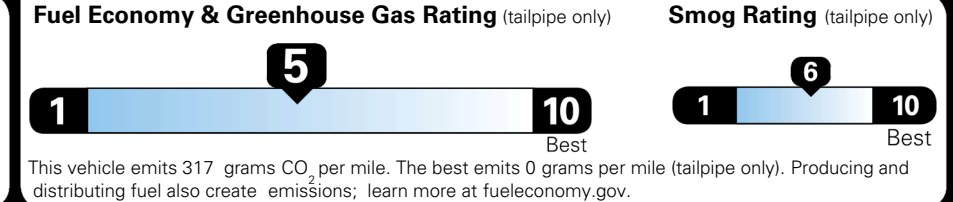

EPA DOT Fuel Economy and Environment

Gasoline Vehicle

You spend \$250 more in fuel costs over 5 years compared to the average new vehicle.

Annual fuel cost \$1,750

Actual results will vary for many reasons, including driving conditions and how you drive and maintain your vehicle. The average new vehicle gets 29 MPG and costs \$8,500 to fuel over 5 years. Cost estimates are based on 15,000 miles per year at \$ 3.30 per gallon. MPGe is miles per gasoline gallon equivalent. Vehicle emissions are a significant cause of climate change and smog.