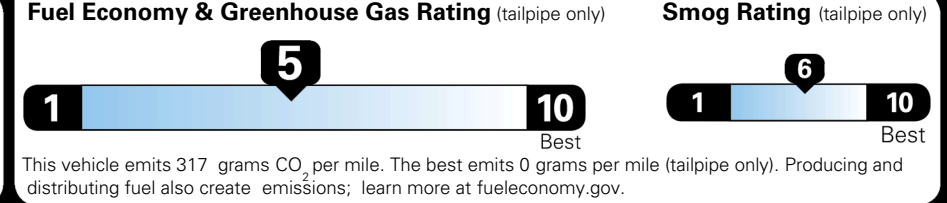

TOTAL ADDITIONAL WEIGHT: 13.1

EPA DOT Fuel Economy and Environment

Gasoline Vehicle

You spend **\$250** more in fuel costs over 5 years compared to the average new vehicle.

Annual fuel cost **\$1,750**

Actual results will vary for many reasons, including driving conditions and how you drive and maintain your vehicle. The average new vehicle gets 29 MPG and costs \$8,500 to fuel over 5 years. Cost estimates are based on 15,000 miles per year at \$ 3.30 per gallon. MPGe is miles per gasoline gallon equivalent. Vehicle emissions are a significant cause of climate change and smog.