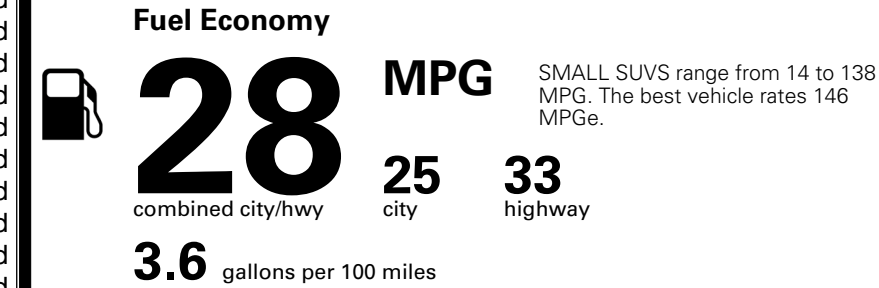

TOTAL ADDITIONAL WEIGHT: 4.4

EPA DOT Fuel Economy and Environment

Gasoline Vehicle

You spend \$250 more in fuel costs over 5 years compared to the average new vehicle.

Annual fuel cost \$1,750

Actual results will vary for many reasons, including driving conditions and how you drive and maintain your vehicle. The average new vehicle gets 29 MPG and costs \$8,500 to fuel over 5 years. Cost estimates are based on 15,000 miles per year at \$ 3.30 per gallon. MPGe is miles per gasoline gallon equivalent. Vehicle emissions are a significant cause of climate change and smog.