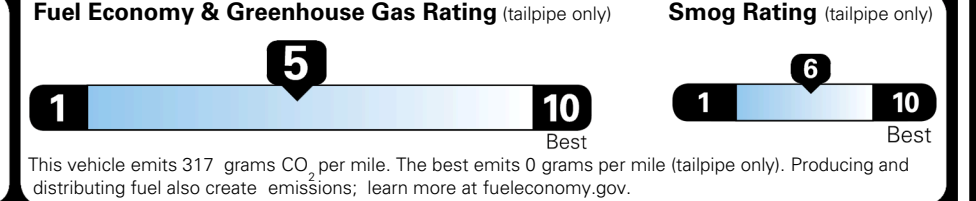

TOTAL ADDITIONAL WEIGHT: 4.4

EPA DOT Fuel Economy and Environment

Gasoline Vehicle

You spend \$250 more in fuel costs over 5 years compared to the average new vehicle.

Annual fuel cost \$1,750

Actual results will vary for many reasons, including driving conditions and how you drive and maintain your vehicle. The average new vehicle gets 29 MPG and costs \$8,500 to fuel over 5 years. Cost estimates are based on 15,000 miles per year at \$ 3.30 per gallon. MPGe is miles per gasoline gallon equivalent. Vehicle emissions are a significant cause of climate change and smog.