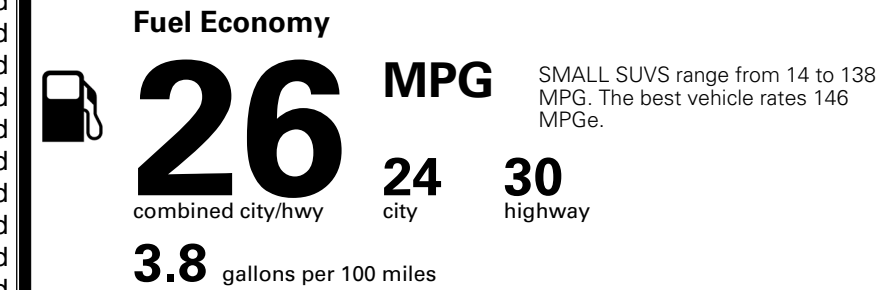

EPA DOT Fuel Economy and Environment

Gasoline Vehicle

You spend **$1,000** more in fuel costs over 5 years compared to the average new vehicle.

Annual fuel cost **$1,900**