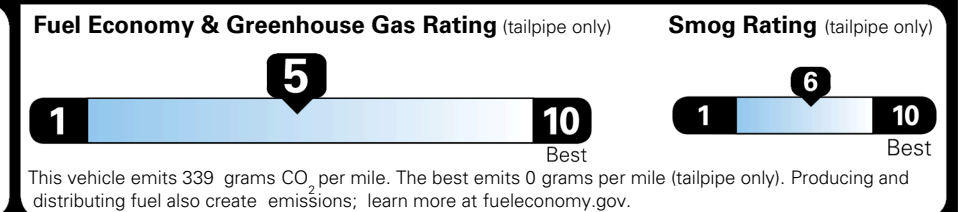

TOTAL ADDITIONAL WEIGHT: 6.6

EPA DOT Fuel Economy and Environment

Gasoline Vehicle

You spend \$1,000 more in fuel costs over 5 years compared to the average new vehicle.

Annual fuel cost \$1,900

Actual results will vary for many reasons, including driving conditions and how you drive and maintain your vehicle. The average new vehicle gets 29 MPG and costs \$8,500 to fuel over 5 years. Cost estimates are based on 15,000 miles per year at \$ 3.30 per gallon. MPGe is miles per gasoline gallon equivalent. Vehicle emissions are a significant cause of climate change and smog.