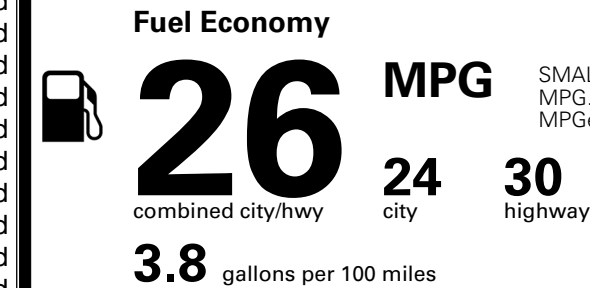

TOTAL MANUFACTURER'S SUGGESTED RETAIL PRICE ▶

\$ 35,085.00

TOTAL ADDITIONAL WEIGHT: 6.6

*Additional terms and conditions apply.

**Kia Connect may be currently unavailable for some Model Year 2022 and newer vehicles sold or purchased in Massachusetts; please see owners.kia.com for more information.

EPA DOT Fuel Economy and Environment

SMALL SUVs range from 14 to 138 MPG. The best vehicle rates 146 MPGe.

Gasoline Vehicle

You spend
\$1,000
 more in fuel costs
 over 5 years
 compared to the
 average new vehicle.