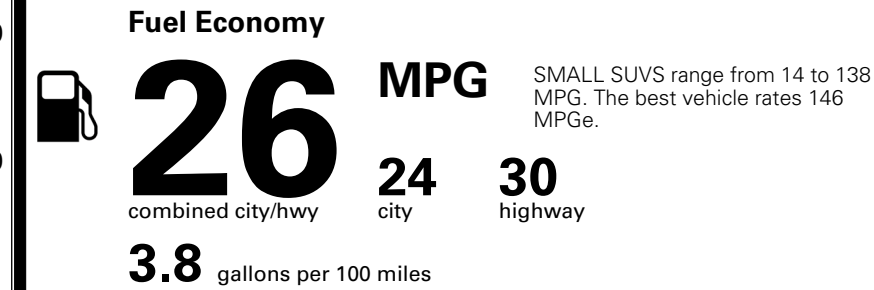

MSRP INCLUDING OPTIONS \$ 34,790.00

INLAND FREIGHT AND HANDLING \$ 1,495.00

TOTAL MANUFACTURER'S SUGGESTED RETAIL PRICE ▶ \$ 36,285.00

EPA DOT Fuel Economy and Environment

Gasoline Vehicle

You spend \$1,000 more in fuel costs over 5 years
 compared to the average new vehicle.