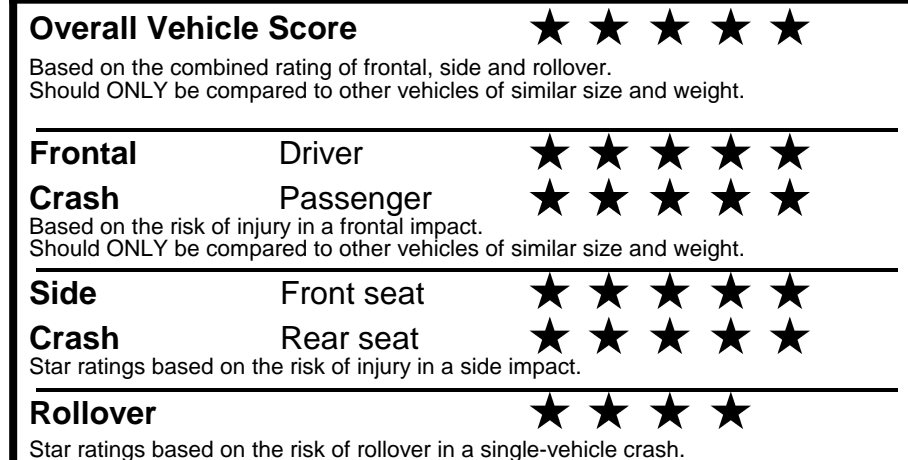

GOVERNMENT 5-STAR SAFETY RATINGS

PARTS CONTENT INFORMATION

FOR VEHICLES IN THIS CAR LINE U.S./CANADIAN PARTS CONTENT: 55 %

MAJOR SOURCES OF FOREIGN PARTS: KOREA: 30%

NOTE: PARTS CONTENT DOES NOT INCLUDE FINAL ASSEMBLY, DISTRIBUTION, OR OTHER NON-PARTS COSTS.

Star ratings range from 1 to 5 stars (★★★★★) with 5 being the highest. Source: National Highway Traffic Safety Administration (NHTSA). www.safercar.gov or 1-888-327-4236

FOR THIS VEHICLE FINAL ASSEMBLY POINT: WEST POINT, GA, USA

COUNTRY OF ORIGIN ENGINE (MOTOR): USA

TRANSMISSION: USA

Manufacturer's suggested retail price includes Manufacturer's recommended pre-delivery service. License and title fees, state and local taxes and other dealer installed options and accessories are not included in the manufacturer's suggested retail price.