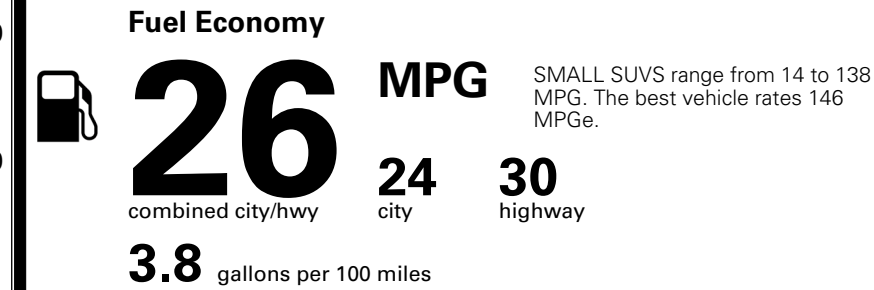

MSRP INCLUDING OPTIONS \$ 34,810.00

INLAND FREIGHT AND HANDLING \$ 1,495.00

TOTAL MANUFACTURER'S SUGGESTED RETAIL PRICE ▶ \$ 36,305.00

EPA DOT Fuel Economy and Environment

Gasoline Vehicle

You spend \$1,000 more in fuel costs over 5 years compared to the average new vehicle.