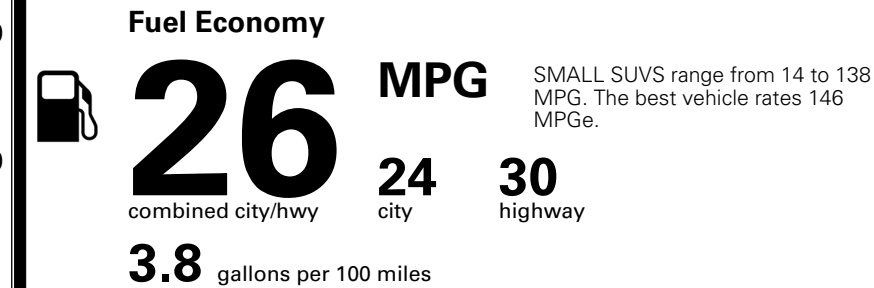

\$ 33,090.00

\$1,500.00

\$220.00

MSRP INCLUDING OPTIONS \$ 34,810.00

INLAND FREIGHT AND HANDLING \$ 1,495.00

TOTAL MANUFACTURER'S SUGGESTED RETAIL PRICE ▶ \$ 36,305.00

EPA DOT Fuel Economy and Environment

Gasoline Vehicle