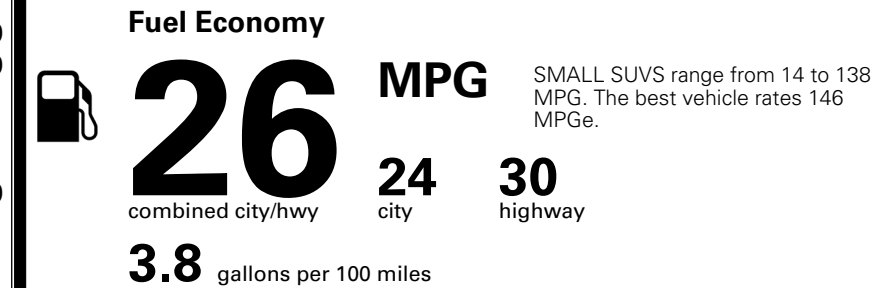

WARRANTY
 10 Year/100,000 Mile Limited Powertrain Warranty
 5 Year/60,000 Mile Limited Basic Warranty
 5 Year/60,000 Mile Roadside Assistance

MANUFACTURER'S SUGGESTED RETAIL PRICE ▶

ADDITIONAL INSTALLED EQUIPMENT:
 (In addition to or in place of standard features)
 Wolf Gray Paint \$495.00
 X-Line Premium Package \$1,500.00
 - Panoramic Sunroof w/ Power Sunshade
 - Smart Power Liftgate
 - LED Interior Lighting
 Carpeted Floor Mats \$200.00

MSRP INCLUDING OPTIONS \$ 35,285.00

INLAND FREIGHT AND HANDLING \$ 1,495.00

TOTAL MANUFACTURER'S SUGGESTED RETAIL PRICE ▶ \$ 36,780.00

EPA DOT Fuel Economy and Environment

Gasoline Vehicle

You spend \$1,000 more in fuel costs over 5 years compared to the average new vehicle.