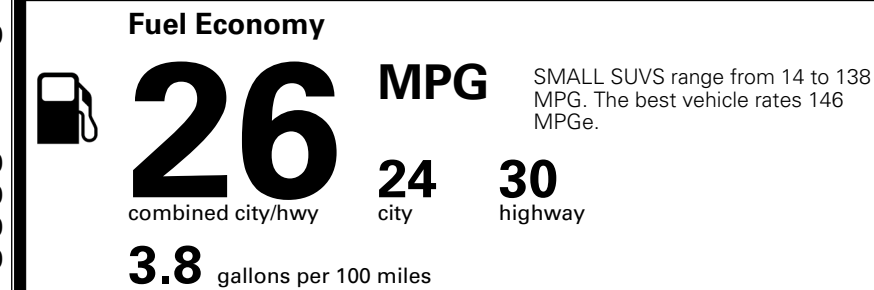

MANUFACTURER'S SUGGESTED RETAIL PRICE ▶

ADDITIONAL INSTALLED EQUIPMENT:
(In addition to or in place of standard features)
X-Line Premium Package $1,500.00
- Panoramic Sunroof w/ Power Sunshade
- Smart Power Liftgate $220.00
- LED Interior Lighting $65.00
All Weather Floor Mats $130.00
Cargo Net (w/o Audio) $155.00
Cargo Tray
Mud Guards

MSRP INCLUDING OPTIONS $ 35,160.00
INLAND FREIGHT AND HANDLING $ 1,495.00
TOTAL MANUFACTURER'S SUGGESTED RETAIL PRICE ▶ $ 36,655.00

TOTAL ADDITIONAL WEIGHT: 10.0

*Additional terms and conditions apply.
**Kia Connect may be currently unavailable for some Model Year 2022 and newer vehicles sold or purchased in Massachusetts; please see owners.kia.com for more information.
NOTE: When you purchase this vehicle, Kia America, Inc. collects personal information you provide to the dealership. For information on our collection and use of personal information and your rights, please see our Privacy Policy on www.kia.com.

EPA DOT Fuel Economy and Environment

Gasoline Vehicle

You spend $1,000 more in fuel costs over 5 years compared to the average new vehicle.

Annual fuel cost $1,900