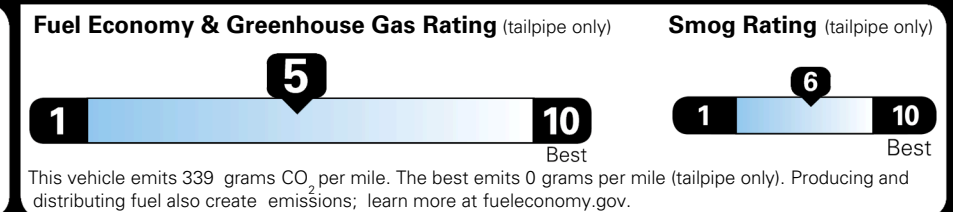

MSRP INCLUDING OPTIONS \$ 35,160.00
 INLAND FREIGHT AND HANDLING \$ 1,495.00
TOTAL MANUFACTURER'S SUGGESTED RETAIL PRICE ▶ \$ 36,655.00

TOTAL ADDITIONAL WEIGHT: 10.0

*Additional terms and conditions apply.
 **Kia Connect may be currently unavailable for some Model Year 2022 and newer vehicles sold or purchased in Massachusetts; please see owners.kia.com for more information.
 NOTE: When you purchase this vehicle, Kia America, Inc. collects personal information you provide to the dealership. For information on our collection and use of personal information and your rights, please see our Privacy Policy on www.kia.com.

EPA DOT Fuel Economy and Environment

Gasoline Vehicle

You spend \$1,000 more in fuel costs over 5 years compared to the average new vehicle.

Annual fuel cost \$1,900

Actual results will vary for many reasons, including driving conditions and how you drive and maintain your vehicle. The average new vehicle gets 29 MPG and costs \$8,500 to fuel over 5 years. Cost estimates are based on 15,000 miles per year at \$ 3.30 per gallon. MPGe is miles per gasoline gallon equivalent. Vehicle emissions are a significant cause of climate change and smog.