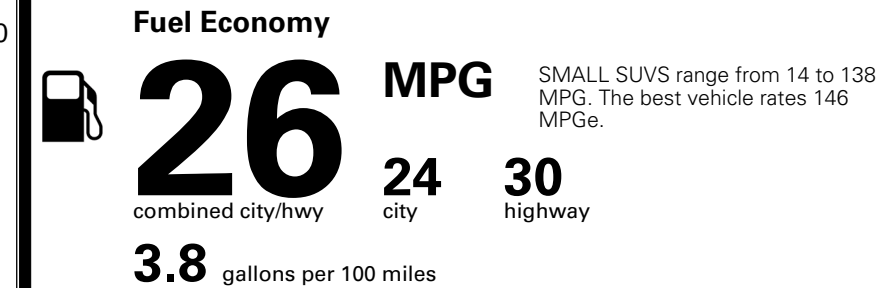

MSRP INCLUDING OPTIONS \$ 33,290.00

INLAND FREIGHT AND HANDLING \$ 1,495.00

TOTAL MANUFACTURER'S SUGGESTED RETAIL PRICE ▶ \$ 34,785.00

TOTAL ADDITIONAL WEIGHT: 6.6

*Additional terms and conditions apply.
 **Kia Connect may be currently unavailable for some Model Year 2022 and newer vehicles sold or purchased in Massachusetts; please see owners.kia.com for more information.
 NOTE: When you purchase this vehicle, Kia America, Inc. collects personal information you provide to the dealership. For information on our collection and use of personal information and your rights, please see our Privacy Policy on www.kia.com.

EPA DOT Fuel Economy and Environment

Gasoline Vehicle

You spend \$1,000 more in fuel costs over 5 years
 compared to the average new vehicle.

Annual fuel cost \$1,900

Actual results will vary for many reasons, including driving conditions and how you drive and maintain your vehicle. The average new vehicle gets 29 MPG and costs \$8,500 to fuel over 5 years. Cost estimates are based on 15,000 miles per year at \$ 3.30 per gallon. MPGe is miles per gasoline gallon equivalent. Vehicle emissions are a significant cause of climate change and smog.