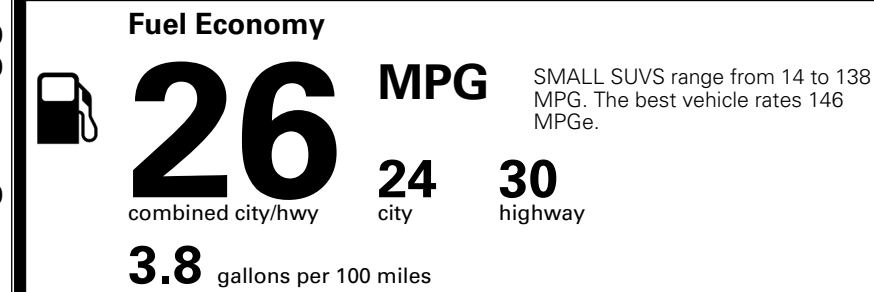

WARRANTY
 10 Year/100,000 Mile Limited Powertrain Warranty
 5 Year/60,000 Mile Limited Basic Warranty
 5 Year/60,000 Mile Roadside Assistance

MANUFACTURER'S SUGGESTED RETAIL PRICE ▶

ADDITIONAL INSTALLED EQUIPMENT:
 (In addition to or in place of standard features)
 Glacial White Pearl Paint \$495.00
 X-Line Premium Package \$1,500.00
 - Panoramic Sunroof w/ Power Sunshade
 - Smart Power Liftgate
 - LED Interior Lighting
 Carpeted Floor Mats \$200.00

MSRP INCLUDING OPTIONS \$35,285.00

INLAND FREIGHT AND HANDLING \$1,495.00

TOTAL MANUFACTURER'S SUGGESTED RETAIL PRICE ▶ \$36,780.00

EPA DOT Fuel Economy and Environment

Gasoline Vehicle

You spend \$1,000 more in fuel costs over 5 years
 compared to the average new vehicle.