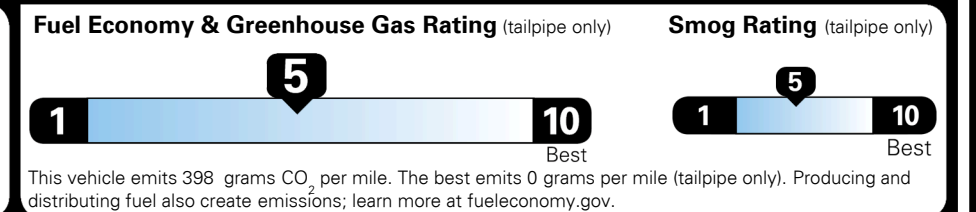

INLAND FREIGHT AND HANDLING \$ 1,495.00

TOTAL MANUFACTURER'S SUGGESTED RETAIL PRICE ▶ \$ 38,635.00

EPA DOT Fuel Economy and Environment

Gasoline Vehicle

Fuel Economy

22 MPG
 combined city/hwy

20 MPG
 city

26 MPG
 highway

SMALL SUVs range from 14 to 125 MPG. The best vehicle rates 140 MPGe.

4.5 gallons per 100 miles

You spend \$2,500 more in fuel costs over 5 years
 compared to the average new vehicle.

Annual fuel cost \$2,400