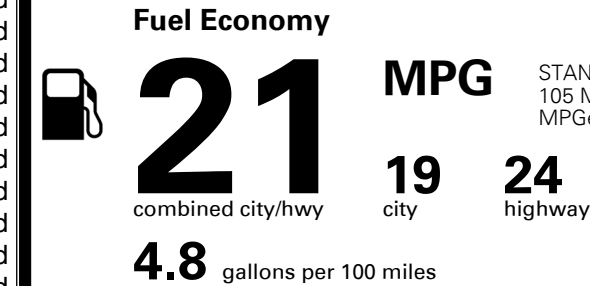

MSRP INCLUDING OPTIONS \$ 44,440.00

INLAND FREIGHT AND HANDLING \$ 1,225.00

TOTAL MANUFACTURER'S SUGGESTED RETAIL PRICE ▶ \$ 45,665.00

TOTAL ADDITIONAL WEIGHT: 60.4

EPA DOT Fuel Economy and Environment

Gasoline Vehicle

You spend \$2,000 more in fuel costs over 5 years compared to the average new vehicle.

Annual fuel cost \$1,700

Actual results will vary for many reasons, including driving conditions and how you drive and maintain your vehicle. The average new vehicle gets 27 MPG and costs \$6,500 to fuel over 5 years. Cost estimates are based on 15,000 miles per year at \$ 2.35 per gallon. MPGe is miles per gasoline gallon equivalent. Vehicle emissions are a significant cause of climate change and smog.