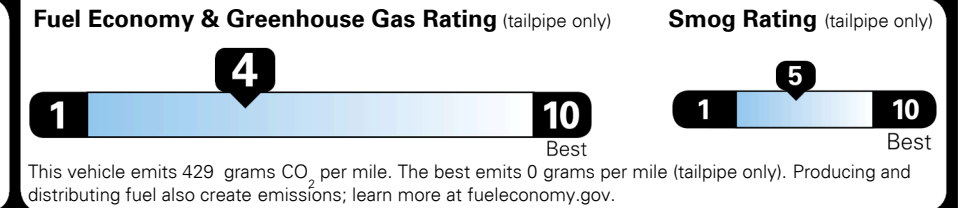

You spend $2,000 more in fuel costs over 5 years compared to the average new vehicle.

Annual fuel cost $1,700