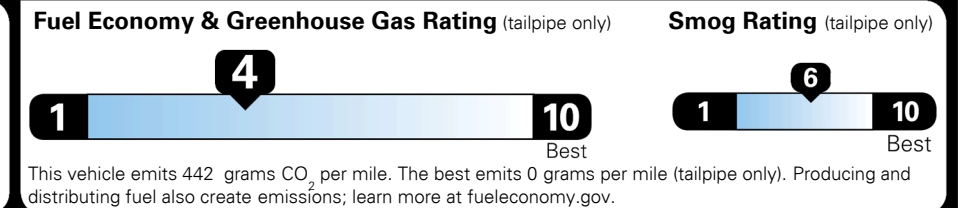

Actual results will vary for many reasons, including driving conditions and how you drive and maintain your vehicle. The average new vehicle gets 28 MPG and costs $9,750 to fuel over 5 years. Cost estimates are based on 15,000 miles per year at $ 3.60 per gallon. MPGe is miles per gasoline gallon equivalent. Vehicle emissions are a significant cause of climate change and smog.

fueleconomy.gov

Calculate personalized estimates and compare vehicles

GOVERNMENT 5-STAR SAFETY RATINGS

Overall Vehicle Score ★ ★ ★ ★ ★

Based on the combined rating of frontal, side and rollover. Should ONLY be compared to other vehicles of similar size and weight.

Frontal Driver ★ ★ ★ ★

Crash Passenger ★ ★ ★ ★

Based on the risk of injury in a frontal impact. Should ONLY be compared to other vehicles of similar size and weight.

Side Front seat ★ ★ ★ ★ ★

Crash Rear seat ★ ★ ★ ★ ★

Star ratings based on the risk of injury in a side impact.

Rollover ★ ★ ★ ★

Star ratings based on the risk of rollover in a single-vehicle crash.

Star ratings range from 1 to 5 stars (★★★★★) with 5 being the highest.

Source: National Highway Traffic Safety Administration (NHTSA).

www.safercar.gov or 1-888-327-4236

Manufacturer's suggested retail price includes Manufacturer's recommended pre-delivery service. License and title fees, state and local taxes and other dealer installed options and accessories are not included in the manufacturer's suggested retail price.

PARTS CONTENT INFORMATION

FOR VEHICLES IN THIS CAR LINE U.S./CANADIAN PARTS CONTENT: 60 %

MAJOR SOURCES OF FOREIGN PARTS: KOREA: 30%

NOTE: PARTS CONTENT DOES NOT INCLUDE FINAL ASSEMBLY, DISTRIBUTION, OR OTHER NON-PARTS COSTS.

FOR THIS VEHICLE FINAL ASSEMBLY POINT: WEST POINT, GA, USA

COUNTRY OF ORIGIN

ENGINE: KOREA

TRANSMISSION: USA