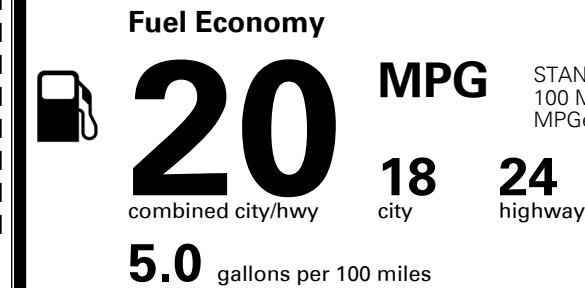

TOTAL ADDITIONAL WEIGHT: 29.6

EPA DOT Fuel Economy and Environment

Gasoline Vehicle

STANDARD SUVs range from 11 to 100 MPG. The best vehicle rates 140 MPGe.

You spend
\$3,750
 more in fuel costs
 over 5 years
 compared to the
 average new vehicle.