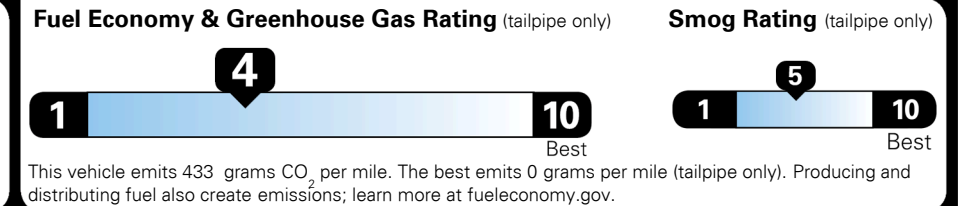

EPA DOT Fuel Economy and Environment

Gasoline Vehicle

You spend **\$2,500** more in fuel costs over 5 years compared to the average new vehicle.

Annual fuel cost **\$2,100**

Actual results will vary for many reasons, including driving conditions and how you drive and maintain your vehicle. The average new vehicle gets 28 MPG and costs \$8,000 to fuel over 5 years. Cost estimates are based on 15,000 miles per year at \$ 2.95 per gallon. MPGe is miles per gasoline gallon equivalent. Vehicle emissions are a significant cause of climate change and smog.