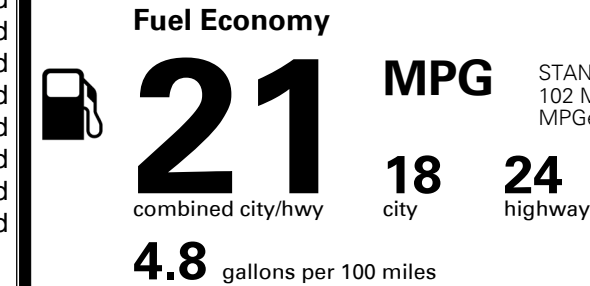

MSRP INCLUDING OPTIONS

\$ 41,175.00

INLAND FREIGHT AND HANDLING

\$ 1,365.00

TOTAL MANUFACTURER'S SUGGESTED RETAIL PRICE ▶

\$ 42,540.00

TOTAL ADDITIONAL WEIGHT: 13.1

*Additional terms and conditions apply.

EPA DOT Fuel Economy and Environment

Gasoline Vehicle

You spend **\$2,500** more in fuel costs over 5 years compared to the average new vehicle.

Annual fuel cost **\$2,100**

Actual results will vary for many reasons, including driving conditions and how you drive and maintain your vehicle. The average new vehicle gets 28 MPG and costs \$8,000 to fuel over 5 years. Cost estimates are based on 15,000 miles per year at \$ 2.95 per gallon. MPGe is miles per gasoline gallon equivalent. Vehicle emissions are a significant cause of climate change and smog.