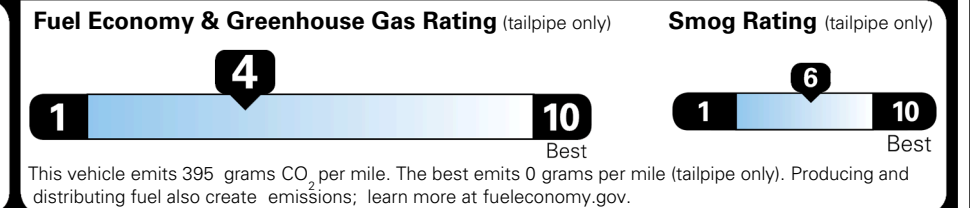

You spend **$2,750** more in fuel costs over 5 years compared to the average new vehicle.

Annual fuel cost **$2,250**