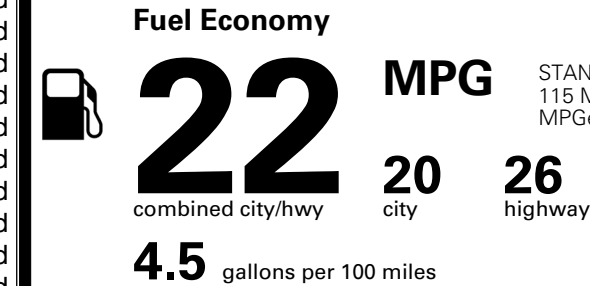

\$495.00
 \$250.00

MSRP INCLUDING OPTIONS

\$ 44,535.00

INLAND FREIGHT AND HANDLING

\$ 1,545.00

TOTAL MANUFACTURER'S SUGGESTED RETAIL PRICE ▶

\$ 46,080.00

TOTAL ADDITIONAL WEIGHT: 7.2

EPA DOT Fuel Economy and Environment

Gasoline Vehicle

You spend **\$2,750** more in fuel costs over 5 years compared to the average new vehicle.

Annual fuel cost **\$2,250**

Actual results will vary for many reasons, including driving conditions and how you drive and maintain your vehicle. The average new vehicle gets 29 MPG and costs \$8,500 to fuel over 5 years. Cost estimates are based on 15,000 miles per year at \$ 3.30 per gallon. MPGe is miles per gasoline gallon equivalent. Vehicle emissions are a significant cause of climate change and smog.