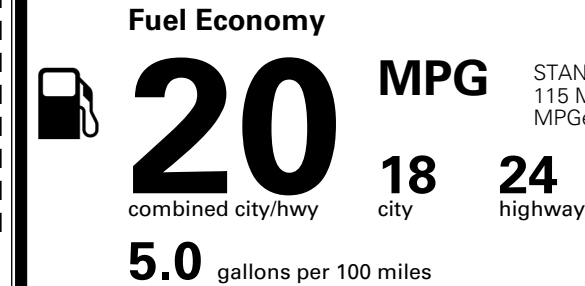

\$495.00
 \$250.00
 \$65.00
 \$200.00
 \$145.00

MSRP INCLUDING OPTIONS

\$ 48,445.00

INLAND FREIGHT AND HANDLING

\$ 1,545.00

TOTAL MANUFACTURER'S SUGGESTED RETAIL PRICE ▶

\$ 49,990.00

TOTAL ADDITIONAL WEIGHT: 19.7

EPA DOT Fuel Economy and Environment

Gasoline Vehicle

STANDARD SUVs range from 12 to 115 MPG. The best vehicle rates 146 MPGe.

You spend \$4,000 more in fuel costs over 5 years compared to the average new vehicle.