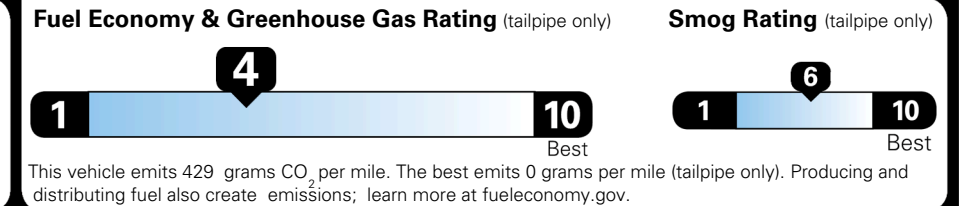

Actual results will vary for many reasons, including driving conditions and how you drive and maintain your vehicle. The average new vehicle gets 29 MPG and costs $8,500 to fuel over 5 years. Cost estimates are based on 15,000 miles per year at $ 3.30 per gallon. MPGe is miles per gasoline gallon equivalent. Vehicle emissions are a significant cause of climate change and smog.

fueleconomy.gov

Calculate personalized estimates and compare vehicles

GOVERNMENT 5-STAR SAFETY RATINGS

Overall Vehicle Score Not Rated

Based on the combined rating of frontal, side and rollover. Should ONLY be compared to other vehicles of similar size and weight.

Frontal Driver Not Rated

Crash Passenger Not Rated

Based on the risk of injury in a frontal impact. Should ONLY be compared to other vehicles of similar size and weight.

Side Front seat Not Rated

Crash Rear seat Not Rated

Star ratings based on the risk of injury in a side impact.

Rollover Not Rated

Star ratings based on the risk of rollover in a single-vehicle crash.

Star ratings range from 1 to 5 stars (★★★★★) with 5 being the highest.

Source: National Highway Traffic Safety Administration (NHTSA).

www.safercar.gov or 1-888-327-4236

Manufacturer's suggested retail price includes Manufacturer's recommended pre-delivery service. License and title fees, state and local taxes and other dealer installed options and accessories are not included in the manufacturer's suggested retail price.

PARTS CONTENT INFORMATION

FOR VEHICLES IN THIS CAR LINE U.S./CANADIAN PARTS CONTENT: 50 %

MAJOR SOURCES OF FOREIGN PARTS: KOREA: 35%

NOTE: PARTS CONTENT DOES NOT INCLUDE FINAL ASSEMBLY, DISTRIBUTION, OR OTHER NON-PARTS COSTS.

FOR THIS VEHICLE FINAL ASSEMBLY POINT: WEST POINT, GA, USA

COUNTRY OF ORIGIN

ENGINE (MOTOR): KOREA

TRANSMISSION: USA