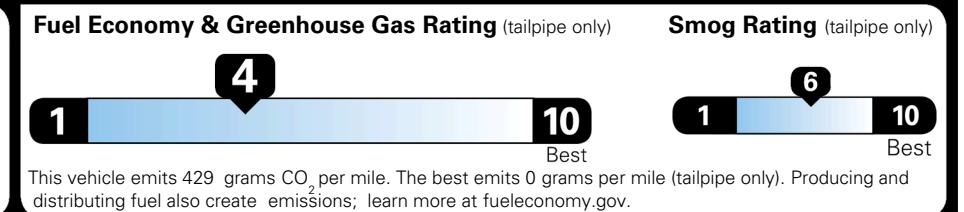

Actual results will vary for many reasons, including driving conditions and how you drive and maintain your vehicle. The average new vehicle gets 29 MPG and costs $8,000 to fuel over 5 years. Cost estimates are based on 15,000 miles per year at $ 3.10 per gallon. MPGe is miles per gasoline gallon equivalent. Vehicle emissions are a significant cause of climate change and smog.

fueleconomy.gov

Calculate personalized estimates and compare vehicles

GOVERNMENT 5-STAR SAFETY RATINGS

Overall Vehicle Score	Not Rated	
Based on the combined rating of frontal, side and rollover. Should ONLY be compared to other vehicles of similar size and weight.		
Frontal Crash	Driver	Not Rated
	Passenger	Not Rated
Based on the risk of injury in a frontal impact. Should ONLY be compared to other vehicles of similar size and weight.		
Side Crash	Front seat	Not Rated
	Rear seat	Not Rated
Star ratings based on the risk of injury in a side impact.		
Rollover	Not Rated	
Star ratings based on the risk of rollover in a single-vehicle crash.		

Star ratings range from 1 to 5 stars (★★★★★) with 5 being the highest.
Source: National Highway Traffic Safety Administration (NHTSA).
www.safercar.gov or 1-888-327-4236

Manufacturer's suggested retail price includes Manufacturer's recommended pre-delivery service. License and title fees, state and local taxes and other dealer installed options and accessories are not included in the manufacturer's suggested retail price.

PARTS CONTENT INFORMATION

FOR VEHICLES IN THIS CAR LINE U.S./CANADIAN PARTS CONTENT: 50 %

MAJOR SOURCES OF FOREIGN PARTS: KOREA: 35%

NOTE: PARTS CONTENT DOES NOT INCLUDE FINAL ASSEMBLY, DISTRIBUTION, OR OTHER NON-PARTS COSTS.

FOR THIS VEHICLE FINAL ASSEMBLY POINT: WEST POINT, GA, USA

COUNTRY OF ORIGIN ENGINE (MOTOR): KOREA

TRANSMISSION: USA