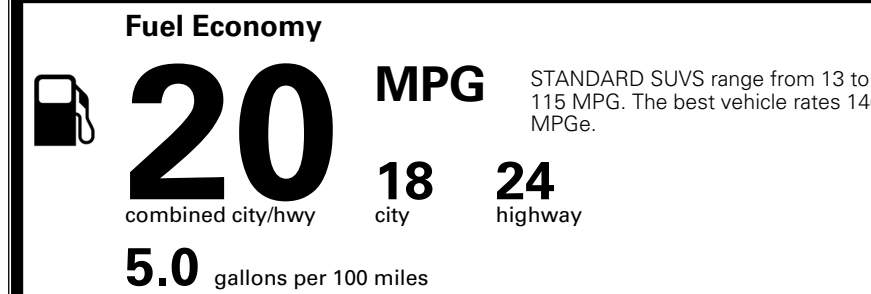

WARRANTY
10 Year/100,000 Mile Limited Powertrain Warranty
5 Year/60,000 Mile Limited Basic Warranty
5 Year/60,000 Mile Roadside Assistance

*Additional terms and conditions apply.
**Kia Connect may be currently unavailable for some Model Year 2022 and newer vehicles sold or purchased in Massachusetts; please see owners.kia.com for more information.
NOTE: When you purchase this vehicle, Kia America, Inc. collects personal information you provide to the dealership. For information on our collection and use of personal information and your rights, please see our Privacy Policy on www.kia.com.

MANUFACTURER'S SUGGESTED RETAIL PRICE ▶

COMPARE X-LINE EX AWD FEATURES

Added to/in place of standard EX AWD features

- 21" Gloss Black Alloy Wheels
- LED Projector Fog Lights
- X-Line Exterior and Interior Styling
- Liftgate Lamp
- Black Exterior Emblems
- 2nd Row Captain's Chairs (2 Seats)
- Self-Leveling Rear Suspension

ADDITIONAL INSTALLED EQUIPMENT:
(In addition to or in place of standard features)
Terrain Brown Paint
Carpeted Floor Mats

MSRP INCLUDING OPTIONS

INLAND FREIGHT AND HANDLING

TOTAL MANUFACTURER'S SUGGESTED RETAIL PRICE ▶

TOTAL ADDITIONAL WEIGHT: 7.2

$ 47,290.00

Included
Included
Included
Included
Included
Included
Included

$495.00
$250.00

$ 48,035.00

$ 1,545.00

$ 49,580.00

EPA DOT Fuel Economy and Environment

Gasoline Vehicle

You spend $3,500 more in fuel costs over 5 years
compared to the average new vehicle.

Annual fuel cost $2,300