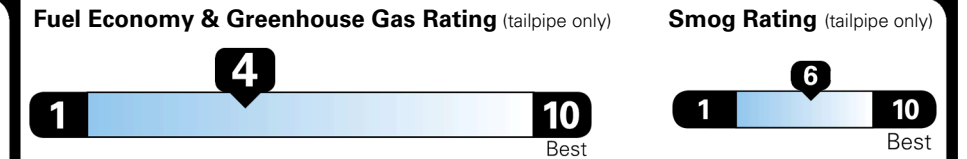

This vehicle emits 429 grams CO₂ per mile. The best emits 0 grams per mile (tailpipe only). Producing and distributing fuel also create emissions; learn more at fueleconomy.gov.

Actual results will vary for many reasons, including driving conditions and how you drive and maintain your vehicle. The average new vehicle gets 29 MPG and costs $8,000 to fuel over 5 years. Cost estimates are based on 15,000 miles per year at $ 3.10 per gallon. MPGe is miles per gasoline gallon equivalent. Vehicle emissions are a significant cause of climate change and smog.

fueleconomy.gov

Calculate personalized estimates and compare vehicles

GOVERNMENT 5-STAR SAFETY RATINGS

Overall Vehicle Score Not Rated

Based on the combined rating of frontal, side and rollover.
Should ONLY be compared to other vehicles of similar size and weight.

Frontal Driver Not Rated

Crash Passenger Not Rated

Based on the risk of injury in a frontal impact.
Should ONLY be compared to other vehicles of similar size and weight.

Side Front seat Not Rated

Crash Rear seat Not Rated

Star ratings based on the risk of injury in a side impact.

Rollover Not Rated

Star ratings based on the risk of rollover in a single-vehicle crash.

Star ratings range from 1 to 5 stars (★★★★★) with 5 being the highest.

Source: National Highway Traffic Safety Administration (NHTSA).

www.safercar.gov or 1-888-327-4236

Manufacturer's suggested retail price includes Manufacturer's recommended pre-delivery service. License and title fees, state and local taxes and other dealer installed options and accessories are not included in the manufacturer's suggested retail price.

PARTS CONTENT INFORMATION

FOR VEHICLES IN THIS CAR LINE U.S./CANADIAN PARTS CONTENT: 50 %

MAJOR SOURCES OF FOREIGN PARTS: KOREA: 35%

NOTE: PARTS CONTENT DOES NOT INCLUDE FINAL ASSEMBLY, DISTRIBUTION, OR OTHER NON-PARTS COSTS.

FOR THIS VEHICLE FINAL ASSEMBLY POINT: WEST POINT, GA, USA

COUNTRY OF ORIGIN

ENGINE (MOTOR): KOREA

TRANSMISSION: USA