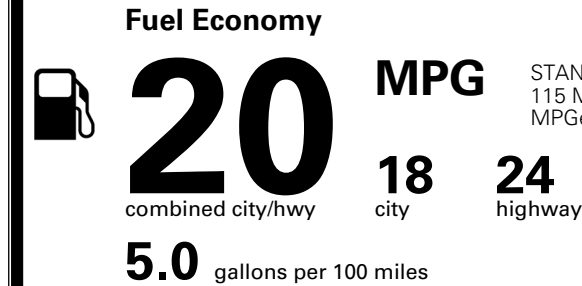

MSRP INCLUDING OPTIONS

\$ 48,035.00

INLAND FREIGHT AND HANDLING

\$ 1,545.00

TOTAL MANUFACTURER'S SUGGESTED RETAIL PRICE ▶

\$ 49,580.00

TOTAL ADDITIONAL WEIGHT: 7.2

EPA DOT Fuel Economy and Environment

Gasoline Vehicle

STANDARD SUVs range from 13 to 115 MPG. The best vehicle rates 146 MPGe.

You spend
\$3,500
 more in fuel costs
 over 5 years
 compared to the
 average new vehicle.

Annual fuel cost
\$2,300