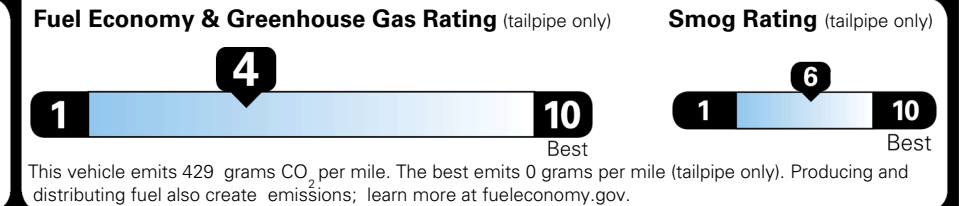

You spend
$3,500
more in fuel costs
over 5 years
compared to the
average new vehicle.

Annual fuel cost
$2,300