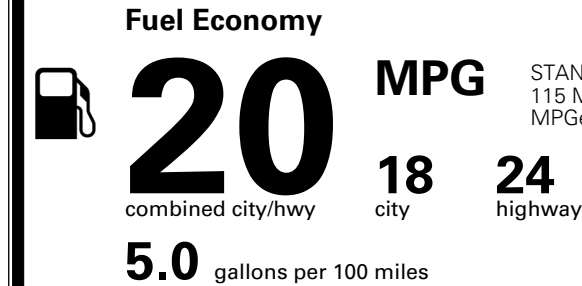

MSRP INCLUDING OPTIONS

\$ 48,035.00

INLAND FREIGHT AND HANDLING

\$ 1,545.00

TOTAL MANUFACTURER'S SUGGESTED RETAIL PRICE ▶

\$ 49,580.00

TOTAL ADDITIONAL WEIGHT: 7.2

EPA DOT Fuel Economy and Environment

Gasoline Vehicle

You spend
\$3,500
 more in fuel costs
 over 5 years
 compared to the
 average new vehicle.

Annual fuel cost
\$2,300

Actual results will vary for many reasons, including driving conditions and how you drive and maintain your vehicle. The average new vehicle gets 29 MPG and costs \$8,000 to fuel over 5 years. Cost estimates are based on 15,000 miles per year at \$ 3.10 per gallon. MPGe is miles per gasoline gallon equivalent. Vehicle emissions are a significant cause of climate change and smog.