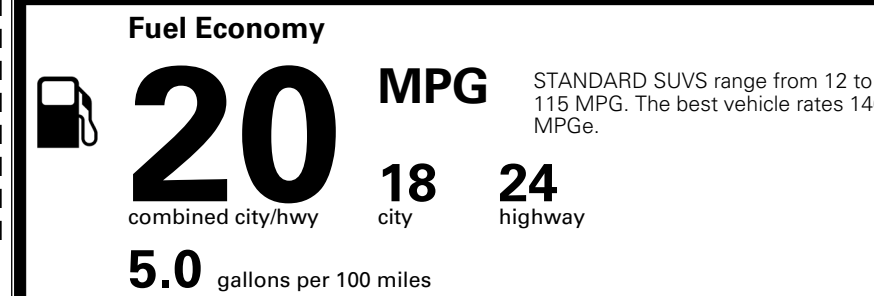

EPA DOT Fuel Economy and Environment

Gasoline Vehicle

You spend
\$4,000
 more in fuel costs
 over 5 years
 compared to the
 average new vehicle.

Annual fuel cost
\$2,500

Actual results will vary for many reasons, including driving conditions and how you drive and maintain your vehicle. The average new vehicle gets 29 MPG and costs \$8,500 to fuel over 5 years. Cost estimates are based on 15,000 miles per year at \$ 3.30 per gallon. MPGe is miles per gasoline gallon equivalent. Vehicle emissions are a significant cause of climate change and smog.