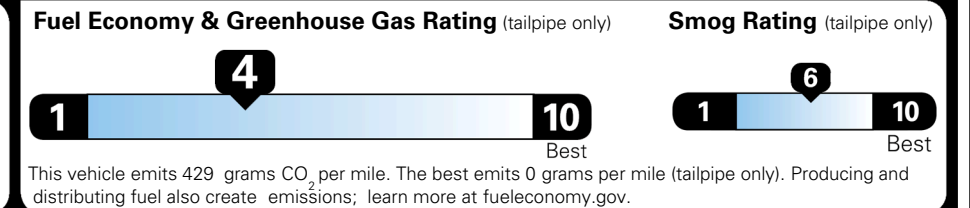

Actual results will vary for many reasons, including driving conditions and how you drive and maintain your vehicle. The average new vehicle gets 29 MPG and costs $8,500 to fuel over 5 years. Cost estimates are based on 15,000 miles per year at $ 3.30 per gallon. MPGe is miles per gasoline gallon equivalent. Vehicle emissions are a significant cause of climate change and smog.

fueleconomy.gov

Calculate personalized estimates and compare vehicles

GOVERNMENT 5-STAR SAFETY RATINGS

Overall Vehicle Score	Not Rated	
Based on the combined rating of frontal, side and rollover. Should ONLY be compared to other vehicles of similar size and weight.		
Frontal	Driver	Not Rated
Crash	Passenger	Not Rated
Based on the risk of injury in a frontal impact. Should ONLY be compared to other vehicles of similar size and weight.		
Side	Front seat	Not Rated
Crash	Rear seat	Not Rated
Star ratings based on the risk of injury in a side impact.		
Rollover	Not Rated	
Star ratings based on the risk of rollover in a single-vehicle crash.		

Star ratings range from 1 to 5 stars (★★★★★) with 5 being the highest.
Source: National Highway Traffic Safety Administration (NHTSA).
www.safercar.gov or 1-888-327-4236

Manufacturer's suggested retail price includes Manufacturer's recommended pre-delivery service. License and title fees, state and local taxes and other dealer installed options and accessories are not included in the manufacturer's suggested retail price.

PARTS CONTENT INFORMATION

FOR VEHICLES IN THIS CAR LINE U.S./CANADIAN PARTS CONTENT: 50 %

MAJOR SOURCES OF FOREIGN PARTS: KOREA: 35%

NOTE: PARTS CONTENT DOES NOT INCLUDE FINAL ASSEMBLY, DISTRIBUTION, OR OTHER NON-PARTS COSTS.

FOR THIS VEHICLE FINAL ASSEMBLY POINT: WEST POINT, GA, USA

COUNTRY OF ORIGIN ENGINE (MOTOR): KOREA
TRANSMISSION: USA