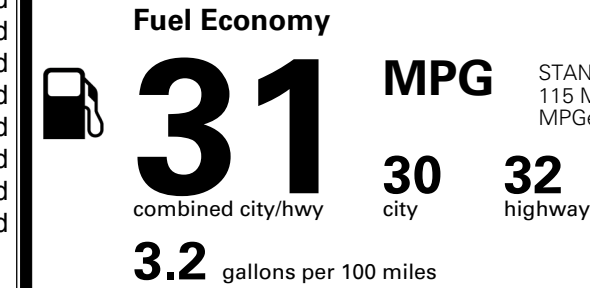

\$495.00
 \$625.00
 \$250.00

MSRP INCLUDING OPTIONS

\$ 55,860.00

INLAND FREIGHT AND HANDLING

\$ 1,545.00

TOTAL MANUFACTURER'S SUGGESTED RETAIL PRICE ▶

\$ 57,405.00

TOTAL ADDITIONAL WEIGHT: 7.3

EPA DOT Fuel Economy and Environment

Gasoline Vehicle

STANDARD SUVs range from 13 to 115 MPG. The best vehicle rates 146 MPGe.

You save \$500
 in fuel costs over 5 years compared to the average new vehicle.