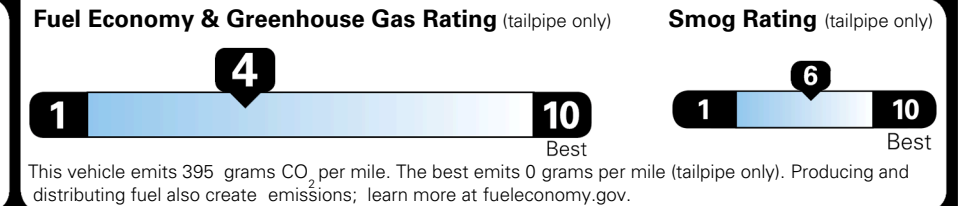

You spend
$2,750
more in fuel costs
over 5 years
compared to the
average new vehicle.

Annual fuel cost
$2,250