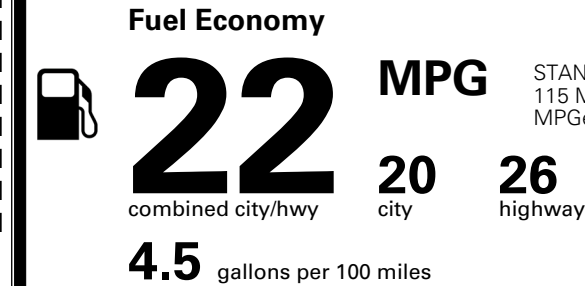

\$ 42,340.00

INLAND FREIGHT AND HANDLING

\$ 1,545.00

TOTAL MANUFACTURER'S SUGGESTED RETAIL PRICE ▶

\$ 43,885.00

TOTAL ADDITIONAL WEIGHT: 7.2

EPA DOT Fuel Economy and Environment

Gasoline Vehicle