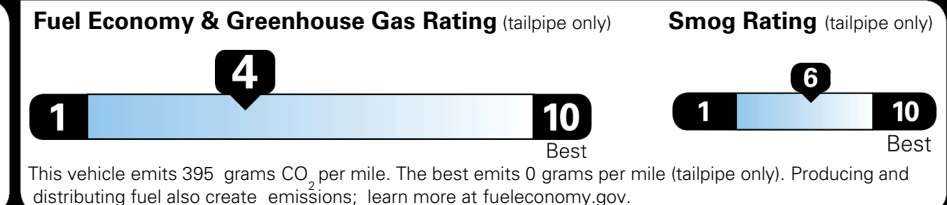

EPA DOT Fuel Economy and Environment

Gasoline Vehicle

You spend
\$2,500
 more in fuel costs
 over 5 years
 compared to the
 average new vehicle.

Annual fuel cost
\$2,100

Actual results will vary for many reasons, including driving conditions and how you drive and maintain your vehicle. The average new vehicle gets 29 MPG and costs \$8,000 to fuel over 5 years. Cost estimates are based on 15,000 miles per year at \$ 3.10 per gallon. MPGe is miles per gasoline gallon equivalent. Vehicle emissions are a significant cause of climate change and smog.