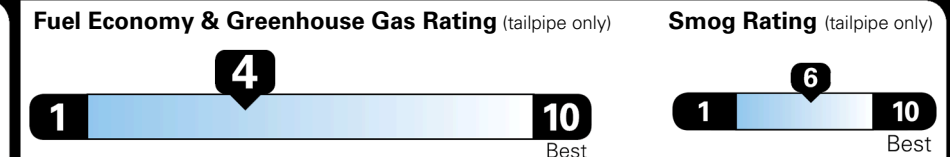

### EPA DOT Fuel Economy and Environment

Gasoline Vehicle

You spend  
**\$2,500**  
 more in fuel costs  
 over 5 years  
 compared to the  
 average new vehicle.

Annual fuel cost  
**\$2,100**

This vehicle emits 395 grams CO<sub>2</sub> per mile. The best emits 0 grams per mile (tailpipe only). Producing and distributing fuel also create emissions; learn more at fueleconomy.gov.