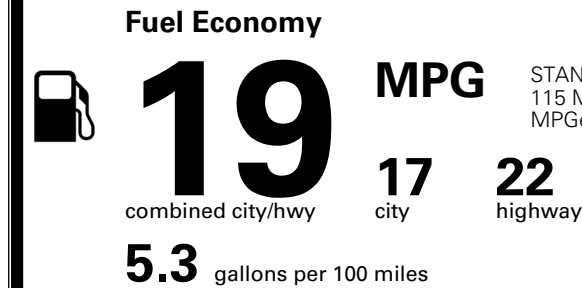

MSRP INCLUDING OPTIONS \$ 58,605.00

INLAND FREIGHT AND HANDLING \$ 1,545.00

TOTAL MANUFACTURER'S SUGGESTED RETAIL PRICE ▶ \$ 60,150.00

TOTAL ADDITIONAL WEIGHT: 24.7

EPA DOT Fuel Economy and Environment

Gasoline Vehicle

STANDARD SUVs range from 13 to 115 MPG. The best vehicle rates 146 MPGe.

You spend \$4,250 more in fuel costs over 5 years compared to the average new vehicle.

Annual fuel cost \$2,450

This vehicle emits 467 grams CO₂ per mile. The best emits 0 grams per mile (tailpipe only). Producing and distributing fuel also create emissions; learn more at fueleconomy.gov.