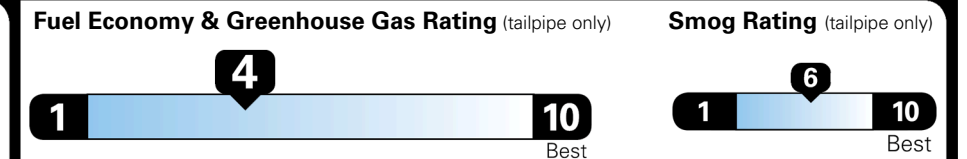

MSRP INCLUDING OPTIONS \$ 58,605.00

INLAND FREIGHT AND HANDLING \$ 1,545.00

TOTAL MANUFACTURER'S SUGGESTED RETAIL PRICE ▶ \$ 60,150.00

TOTAL ADDITIONAL WEIGHT: 24.7

EPA DOT Fuel Economy and Environment

Gasoline Vehicle

STANDARD SUVs range from 13 to 115 MPG. The best vehicle rates 146 MPGe.

You spend \$4,250 more in fuel costs over 5 years compared to the average new vehicle.

Annual fuel cost \$2,450

This vehicle emits 467 grams CO₂ per mile. The best emits 0 grams per mile (tailpipe only). Producing and distributing fuel also create emissions; learn more at fueleconomy.gov.