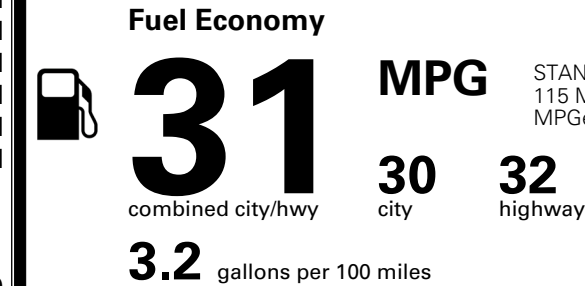

EPA DOT Fuel Economy and Environment

Gasoline Vehicle

STANDARD SUVS range from 13 to 115 MPG. The best vehicle rates 146 MPGe.

You save $500
in fuel costs over 5 years compared to the average new vehicle.

Annual fuel cost
$1,500