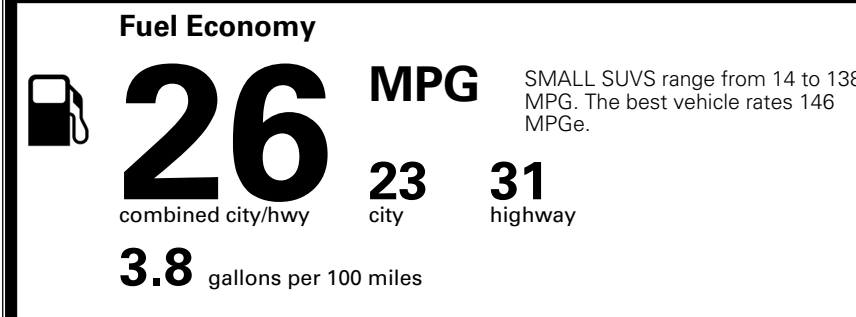

EPA DOT Fuel Economy and Environment

Gasoline Vehicle

You spend \$1,000 more in fuel costs over 5 years compared to the average new vehicle.

Annual fuel cost \$1,900

Actual results will vary for many reasons, including driving conditions and how you drive and maintain your vehicle. The average new vehicle gets 29 MPG and costs \$8,500 to fuel over 5 years. Cost estimates are based on 15,000 miles per year at \$ 3.30 per gallon. MPGe is miles per gasoline gallon equivalent. Vehicle emissions are a significant cause of climate change and smog.