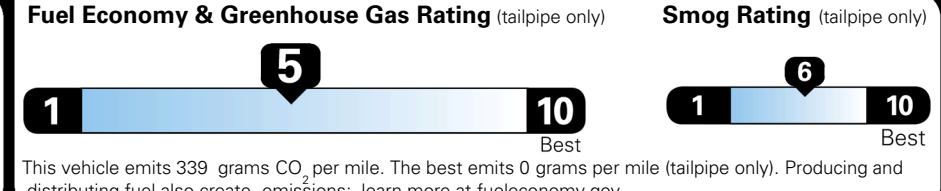

EPA DOT Fuel Economy and Environment

Gasoline Vehicle

You spend \$1,000 more in fuel costs over 5 years compared to the average new vehicle.

Annual fuel cost \$1,900

Actual results will vary for many reasons, including driving conditions and how you drive and maintain your vehicle. The average new vehicle gets 29 MPG and costs \$8,500 to fuel over 5 years. Cost estimates are based on 15,000 miles per year at \$ 3.30 per gallon. MPGe is miles per gasoline gallon equivalent. Vehicle emissions are a significant cause of climate change and smog.