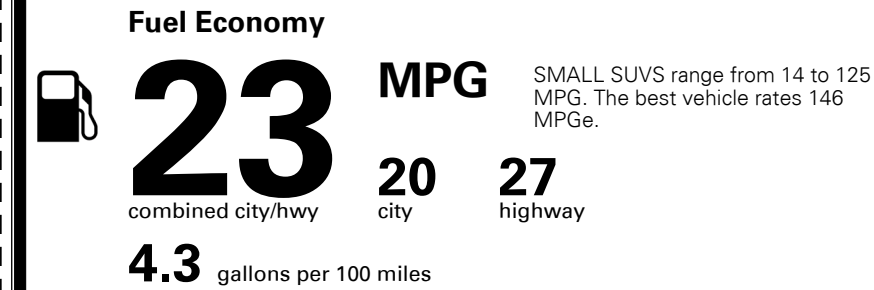

MANUFACTURER'S SUGGESTED RETAIL PRICE ▶

$ 39,790.00

COMPARE EX AWD FEATURES

Added to/in place of standard S AWD features
- 2.5L Turbo Engine; 281hp & 311 lb-ft Torque
- 8-Speed Dual Clutch Auto Transmission
- 20" Machine Finished & Gloss Black Alloy Wheels
- Smart Power Liftgate
- LED Fog Lights
- Highway Driving Assist
- Navigation-Based Smart Cruise Control-Curve
- 12.3" Touchscreen Display w/Navigation
- Power Adjustable Front Passenger Seat
- Auto-Dimming Rearview Mirror

Included
Included
Included
Included
Included
Included
Included
Included
Included
Included

ADDITIONAL INSTALLED EQUIPMENT:
(In addition to or in place of standard features)
Carpeted Floor Mats

$235.00

MSRP INCLUDING OPTIONS

$ 40,025.00

INLAND FREIGHT AND HANDLING

$ 1,445.00

TOTAL MANUFACTURER'S SUGGESTED RETAIL PRICE ▶

$ 41,470.00

TOTAL ADDITIONAL WEIGHT: 6.6

*Additional terms and conditions apply.

**Kia Connect may be currently unavailable for some Model Year 2022 and newer vehicles sold or purchased in Massachusetts; please see owners.kia.com for more information.

NOTE: When you purchase this vehicle, Kia America, Inc. collects personal information you provide to the dealership. For information on our collection and use of personal information and your rights, please see our Privacy Policy on www.kia.com.

EPA DOT Fuel Economy and Environment

Gasoline Vehicle

You spend **$2,250** more in fuel costs over 5 years compared to the average new vehicle.

Annual fuel cost **$2,150**