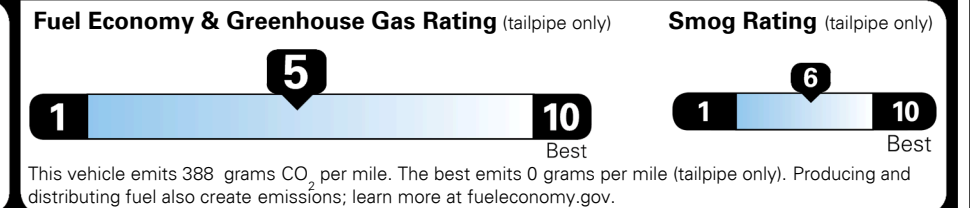

EPA DOT Fuel Economy and Environment

Gasoline Vehicle

You spend **\$2,250** more in fuel costs over 5 years compared to the average new vehicle.

Annual fuel cost **\$2,150**

Actual results will vary for many reasons, including driving conditions and how you drive and maintain your vehicle. The average new vehicle gets 29 MPG and costs \$8,500 to fuel over 5 years. Cost estimates are based on 15,000 miles per year at \$ 3.30 per gallon. MPGe is miles per gasoline gallon equivalent. Vehicle emissions are a significant cause of climate change and smog.