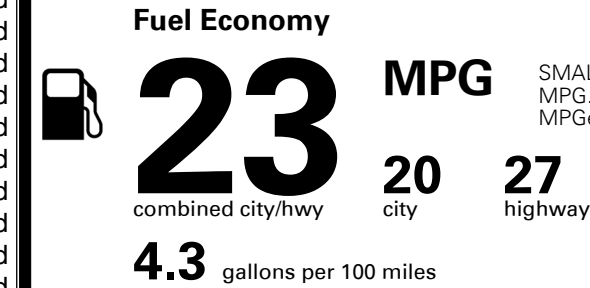

EPA DOT Fuel Economy and Environment

SMALL SUVs range from 14 to 125 MPG. The best vehicle rates 146 MPGe.

Gasoline Vehicle

You spend **$2,250** more in fuel costs over 5 years compared to the average new vehicle.

Annual fuel cost **$2,150**

Fuel Economy & Greenhouse Gas Rating (tailpipe only)

Smog Rating (tailpipe only)

This vehicle emits 388 grams CO₂ per mile. The best emits 0 grams per mile (tailpipe only). Producing and distributing fuel also create emissions; learn more at fueleconomy.gov.

Actual results will vary for many reasons, including driving conditions and how you drive and maintain your vehicle. The average new vehicle gets 29 MPG and costs $8,500 to fuel over 5 years. Cost estimates are based on 15,000 miles per year at $ 3.30 per gallon. MPGe is miles per gasoline gallon equivalent. Vehicle emissions are a significant cause of climate change and smog.

fueleconomy.gov

Calculate personalized estimates and compare vehicles

GOVERNMENT 5-STAR SAFETY RATINGS

Overall Vehicle Score ★★★★★

Based on the combined rating of frontal, side and rollover. Should ONLY be compared to other vehicles of similar size and weight.

Frontal Driver ★★★★★

Crash Passenger ★★★★★

Based on the risk of injury in a frontal impact. Should ONLY be compared to other vehicles of similar size and weight.

Side Front seat ★★★★★

Crash Rear seat ★★★★★

Star ratings based on the risk of injury in a side impact.

Rollover ★★★★★

Star ratings based on the risk of rollover in a single-vehicle crash.

Star ratings range from 1 to 5 stars (★★★★★) with 5 being the highest.

Source: National Highway Traffic Safety Administration (NHTSA).

www.safercar.gov or 1-888-327-4236

Manufacturer's suggested retail price includes Manufacturer's recommended pre-delivery service. License and title fees, state and local taxes and other dealer installed options and accessories are not included in the manufacturer's suggested retail price.

PARTS CONTENT INFORMATION

FOR VEHICLES IN THIS CAR LINE U.S./CANADIAN PARTS CONTENT: 55 %

MAJOR SOURCES OF FOREIGN PARTS: KOREA: 30%

NOTE: PARTS CONTENT DOES NOT INCLUDE FINAL ASSEMBLY, DISTRIBUTION, OR OTHER NON-PARTS COSTS.

FOR THIS VEHICLE FINAL ASSEMBLY POINT: WEST POINT, GA, USA

COUNTRY OF ORIGIN ENGINE (MOTOR): USA

TRANSMISSION: KOREA