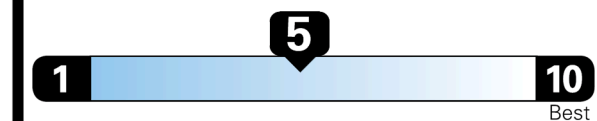

2023 SORENTO SX AWD

MODEL/OPT.CODE: 76472 / 010
EXTERIOR COLOR: EVERLASTING SILVER
INTERIOR COLOR: GRAY
VEHICLE ID NUMBER: 5XYRKDLF7PG202539
PORT OF ENTRY: WEST POINT

Sold To: NJ043
Turnersville Kia
2900 ROUTE 42
SICKLERVILLE NJ 08081

Ship To: NJ043

STANDARD FEATURES

STANDARD X-LINE EX AWD FEATURES

MECHANICAL
2.5L Turbo Engine; 281hp & 311 lb-ft Torque
8-Speed Dual Clutch Auto Transmission
All-Wheel Drive w/ Center-Locking Differential
Drive Mode Select w/ Snow Mode
Electronic Parking Brake w/ Auto Hold

KIA DRIVE WISE DRIVER-ASSIST TECHNOLOGY

Forward Collision-Avoidance Assist - Cyclist/Jct Turning
Blind-Spot Collision-Avoidance Assist - Rear
Rear Cross-Traffic Collision-Avoidance Assist
Lane Keeping Assist & Lane Following Assist
Driver Attention Warning & High Beam Assist
Safe Exit Assist & Highway Driving Assist
Parking Distance Warning - Reverse
Navigation Smart Cruise Control-Curve w/Stop & Go

SAFETY

Dual Front Advanced Airbags & Driver's Knee Airbag
Dual Front Seat-Mounted Side & Full-Length Curtain Airbags

INTERIOR, COMFORT & CONVENIENCE

10.25" Touchscreen w/Navi, Android Auto & Apple CarPlay
Kia Connect w/ Free 12-Mo. Trial.* Where Available**
SIRIUSXM® w/Free 3-Mo. Subscription*
Rear View Camera with Dynamic Guidelines
Dual Automatic Climate Control w/ Auto Defogger
Smart Key w/ Push Button & Remote Start
Wireless Charger (Front) / Front & Rear USB Charge Ports
Power Adjustable Driver & Front Passenger Seats
SynTex Seating Material w/ Heated Front Seats
2nd Row Captain's Chairs (2 Seats)
One-Touch Slide & Fold 2nd Row Seats
Rear Occupant Alert w/Ultrasonic Sensors

EXTERIOR