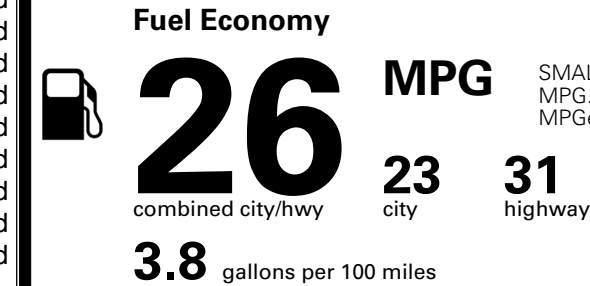

TOTAL ADDITIONAL WEIGHT: 10.1

EPA DOT Fuel Economy and Environment

Gasoline Vehicle

SMALL SUVs range from 14 to 138 MPG. The best vehicle rates 146 MPGe.

You spend \$1,000 more in fuel costs over 5 years compared to the average new vehicle.