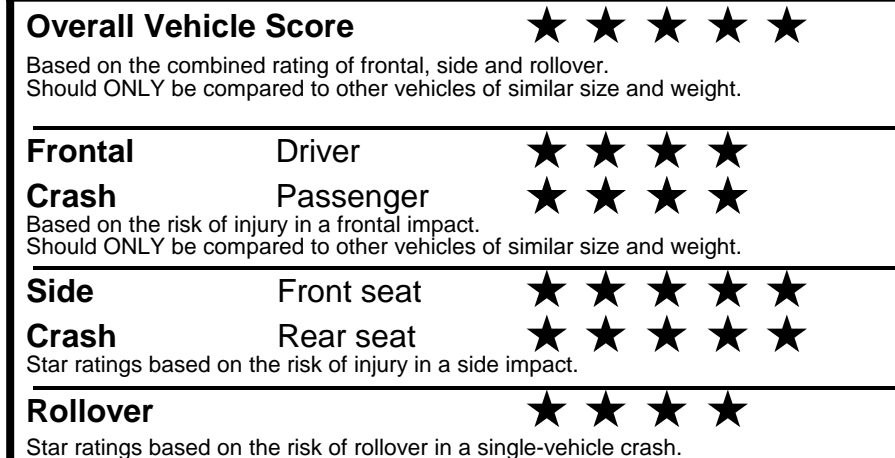

fueleconomy.gov

Calculate personalized estimates and compare vehicles

GOVERNMENT 5-STAR SAFETY RATINGS

Star ratings range from 1 to 5 stars (★★★★★) with 5 being the highest. Source: National Highway Traffic Safety Administration (NHTSA). www.safercar.gov or 1-888-327-4236