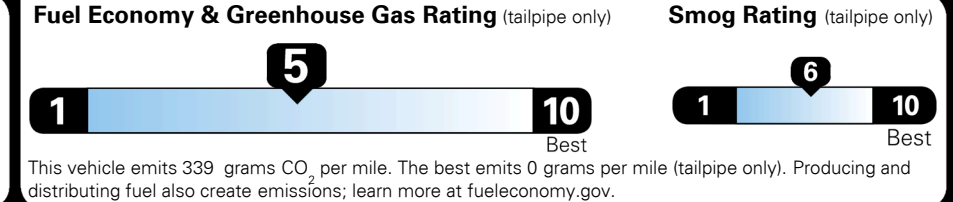

TOTAL ADDITIONAL WEIGHT: 11.0

EPA DOT Fuel Economy and Environment

Gasoline Vehicle

You spend **\$1,000** more in fuel costs over 5 years compared to the average new vehicle.

Annual fuel cost **\$1,900**

Actual results will vary for many reasons, including driving conditions and how you drive and maintain your vehicle. The average new vehicle gets 29 MPG and costs \$8,500 to fuel over 5 years. Cost estimates are based on 15,000 miles per year at \$ 3.30 per gallon. MPGe is miles per gasoline gallon equivalent. Vehicle emissions are a significant cause of climate change and smog.