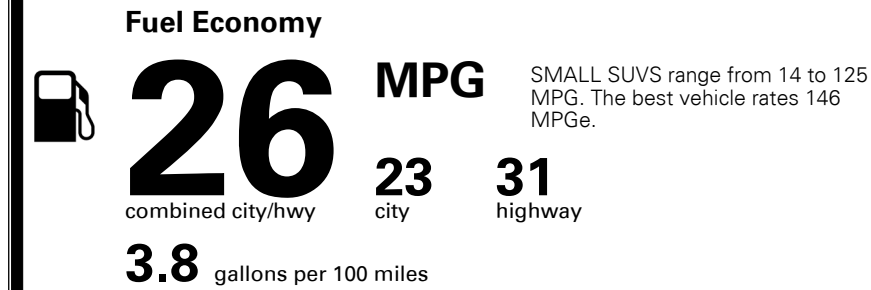

MANUFACTURER'S SUGGESTED RETAIL PRICE ▶

$ 35,090.00

COMPARE S FWD FEATURES

Added to/in place of standard LX FWD features

- 18" Alloy Wheels
- Roof Rails
- Parking Distance Warning-Forward/Reverse
- SynTex Seating Material
- Power Adj. Driver's Seat w/ Power Lumbar
- Wireless Phone Charger
- Heated Front Seats
- Dual-Zone Automatic Climate Control

Included
Included
Included
Included
Included
Included
Included
Included

ADDITIONAL INSTALLED EQUIPMENT:

(In addition to or in place of standard features)
Panoramic Sunroof Package
- Panoramic Sunroof w/ Power Sunshade
- LED Interior Lighting
All Weather Floor Mats
Wheel Locks

$1,300.00

$265.00
$80.00

MSRP INCLUDING OPTIONS

$ 36,735.00

INLAND FREIGHT AND HANDLING

$ 1,445.00

TOTAL MANUFACTURER'S SUGGESTED RETAIL PRICE ▶

$ 38,180.00

*Additional terms and conditions apply.

**Kia Connect may be currently unavailable for some Model Year 2022 and newer vehicles sold or purchased in Massachusetts; please see owners.kia.com for more information.

NOTE: When you purchase this vehicle, Kia America, Inc. collects personal information you provide to the dealership. For information on our collection and use of personal information and your rights, please see our Privacy Policy on www.kia.com.

TOTAL ADDITIONAL WEIGHT: 11.0

EPA DOT Fuel Economy and Environment

Gasoline Vehicle

You spend **$1,000** more in fuel costs over 5 years compared to the average new vehicle.

Annual fuel cost **$1,900**