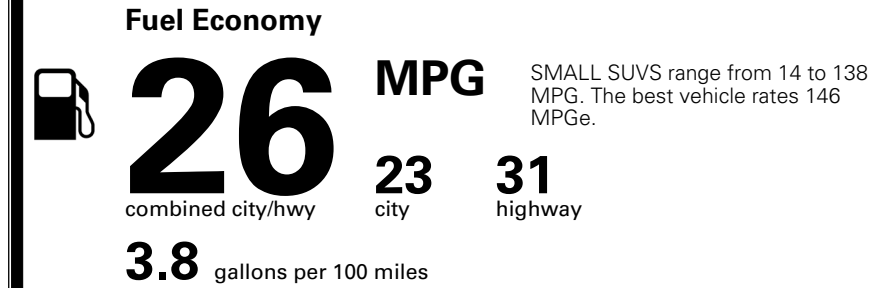

MSRP INCLUDING OPTIONS \$ 36,855.00

INLAND FREIGHT AND HANDLING \$ 1,495.00

TOTAL MANUFACTURER'S SUGGESTED RETAIL PRICE ▶

\$ 38,350.00

EPA DOT Fuel Economy and Environment

Gasoline Vehicle

You spend
\$1,000
 more in fuel costs
 over 5 years
 compared to the
 average new vehicle.