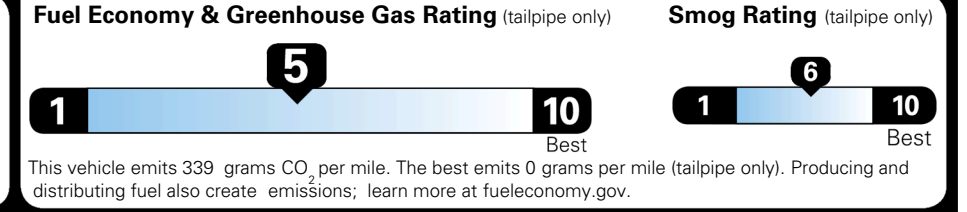

You spend
$1,000
more in fuel costs
over 5 years
compared to the
average new vehicle.

Annual fuel cost
$1,900