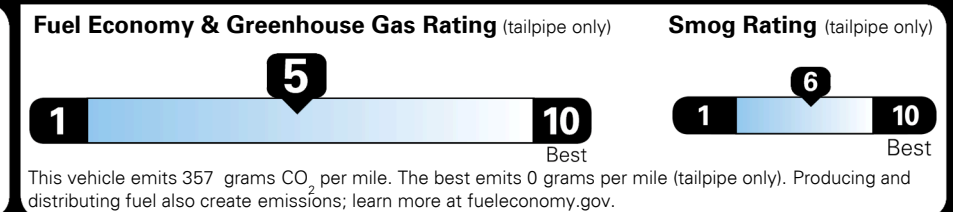

TOTAL ADDITIONAL WEIGHT: 6.5

EPA DOT Fuel Economy and Environment

Gasoline Vehicle

You spend \$1,500 more in fuel costs over 5 years compared to the average new vehicle.

Annual fuel cost \$2,000

Actual results will vary for many reasons, including driving conditions and how you drive and maintain your vehicle. The average new vehicle gets 29 MPG and costs \$8,500 to fuel over 5 years. Cost estimates are based on 15,000 miles per year at \$ 3.30 per gallon. MPGe is miles per gasoline gallon equivalent. Vehicle emissions are a significant cause of climate change and smog.