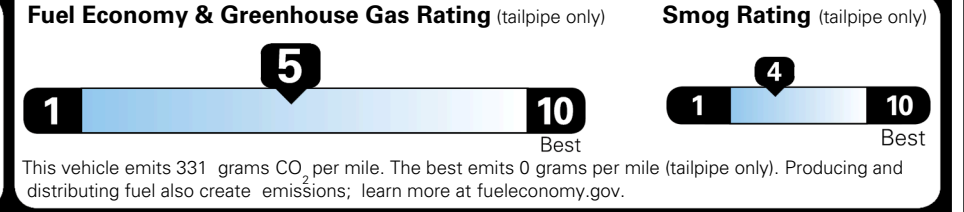

Gasoline Vehicle

You spend $750 more in fuel costs over 5 years compared to the average new vehicle.

Annual fuel cost $1,850

Actual results will vary for many reasons, including driving conditions and how you drive and maintain your vehicle. The average new vehicle gets 29 MPG and costs $8,500 to fuel over 5 years. Cost estimates are based on 15,000 miles per year at $ 3.30 per gallon. MPGe is miles per gasoline gallon equivalent. Vehicle emissions are a significant cause of climate change and smog.

fueleconomy.gov
Calculate personalized estimates and compare vehicles

Smartphone QR Code