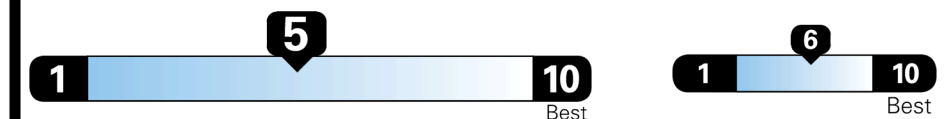

EPA DOT Fuel Economy and Environment

Gasoline Vehicle

You spend \$750 more in fuel costs over 5 years compared to the average new vehicle.

Annual fuel cost \$1,850

Fuel Economy & Greenhouse Gas Rating (tailpipe only) Smog Rating (tailpipe only)