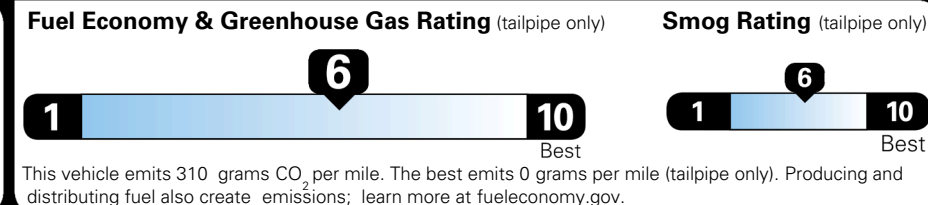

MSRP INCLUDING OPTIONS

\$ 31,760.00

INLAND FREIGHT AND HANDLING

\$ 1,245.00

TOTAL MANUFACTURER'S SUGGESTED RETAIL PRICE ▶

\$ 33,005.00

TOTAL ADDITIONAL WEIGHT: 8.2

*Additional terms and conditions apply.
 **Kia Connect may be currently unavailable for some Model Year 2022 and newer vehicles sold or purchased in Massachusetts; please see owners.kia.com for more information.
 NOTE: When you purchase this vehicle, Kia America, Inc. collects personal information you provide to the dealership. For information on our collection and use of personal information and your rights, please see our Privacy Policy on www.kia.com.

EPA DOT Fuel Economy and Environment

Gasoline Vehicle

You save \$0
 in fuel costs over 5 years compared to the average new vehicle.

Annual fuel cost \$1,700

Actual results will vary for many reasons, including driving conditions and how you drive and maintain your vehicle. The average new vehicle gets 29 MPG and costs \$8,500 to fuel over 5 years. Cost estimates are based on 15,000 miles per year at \$ 3.30 per gallon. MPGe is miles per gasoline gallon equivalent. Vehicle emissions are a significant cause of climate change and smog.