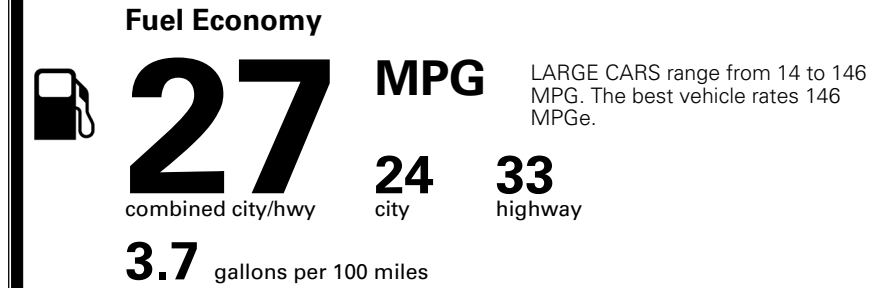

EXTERIOR

GT-Line Exterior Styling
18" Gloss Black Finished Alloy Wheels
LED Reflector Headlights w/Auto-On/Off & Amber LED DRLs
LED Fog Lights & LED Rear Combination Lights
Power Adj. Heated Outside Mirrors w/LED Turn Signals

WARRANTY

10 Year/100,000 Mile Limited Powertrain Warranty
5 Year/60,000 Mile Limited Basic Warranty
5 Year/60,000 Mile Roadside Assistance

MANUFACTURER'S SUGGESTED RETAIL PRICE ▶

$ 30,090.00

COMPARE GT-LINE AWD FEATURES

Added to/in place of standard GT-Line FWD features
- All-Wheel Drive
- Heated Steering Wheel

ADDITIONAL INSTALLED EQUIPMENT:

(In addition to or in place of standard features)
GT-Line Red Interior Color Package
Carpeted Floor Mats

Included
Included
Included

$295.00
$200.00

MSRP INCLUDING OPTIONS

$ 30,585.00

INLAND FREIGHT AND HANDLING

$ 1,245.00

TOTAL MANUFACTURER'S SUGGESTED RETAIL PRICE ▶

$ 31,830.00

TOTAL ADDITIONAL WEIGHT: 7.3

*Additional terms and conditions apply.

**Kia Connect may be currently unavailable for some Model Year 2022 and newer vehicles sold or purchased in Massachusetts; please see owners.kia.com for more information.

NOTE: When you purchase this vehicle, Kia America, Inc. collects personal information you provide to the dealership. For information on our collection and use of personal information and your rights, please see our Privacy Policy on www.kia.com.

EPA DOT Fuel Economy and Environment

Gasoline Vehicle

You spend $750 more in fuel costs over 5 years compared to the average new vehicle.

Annual fuel cost $1,850